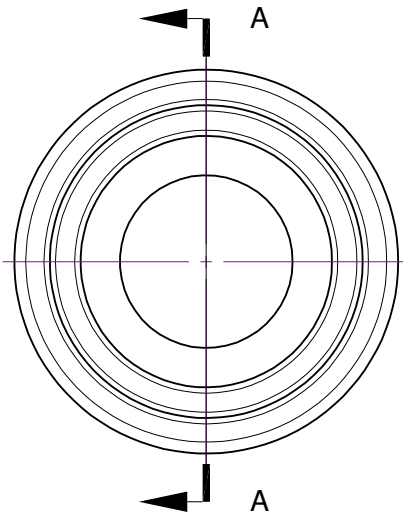

(317)346-4110
www.drainagesolutionsinc.com

Section A-A

BEE VALVE, INC		
TITLE/DESC X STYLE CAM ADAPTER		
MATERIAL PVC		REV
DATE 04/18/16	PART NO 100-X	

THIS DOCUMENT CONTAINS PROPRIETARY INFORMATION AND MAY NOT BE DISCLOSED TO OTHERS FOR ANY PURPOSE, NOR USED FOR MANUFACTURING PURPOSES WITHOUT THE WRITTEN PERMISSION OF BEE VALVE INC