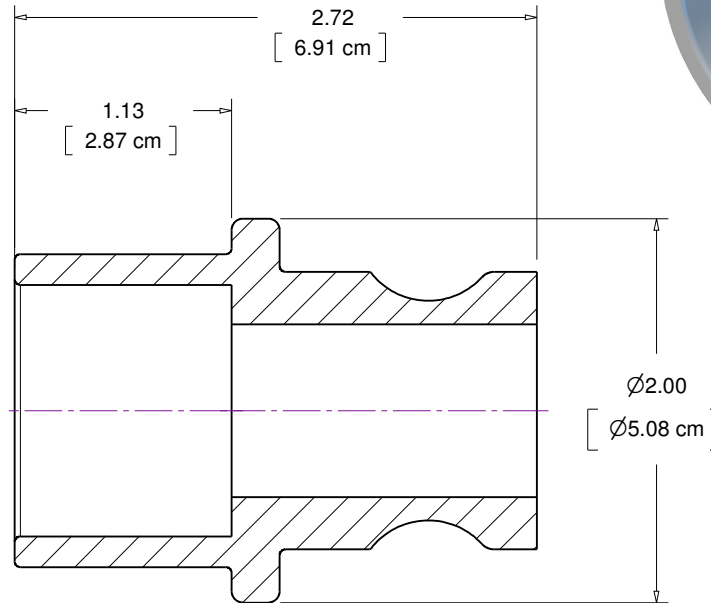

(317)346-4110
www.drainagesolutionsinc.com

Section A-A

BEE VALVE, INC		
TITLE/DESC X STYLE CAM ADAPTER		
MATERIAL PVC		REV
DATE 04/18/16	PART NO 100-X	

THIS DOCUMENT CONTAINS PROPRIETARY INFORMATION AND MAY NOT BE DISCLOSED TO OTHERS FOR ANY PURPOSE, NOR USED FOR MANUFACTURING PURPOSES WITHOUT THE WRITTEN PERMISSION OF BEE VALVE INC