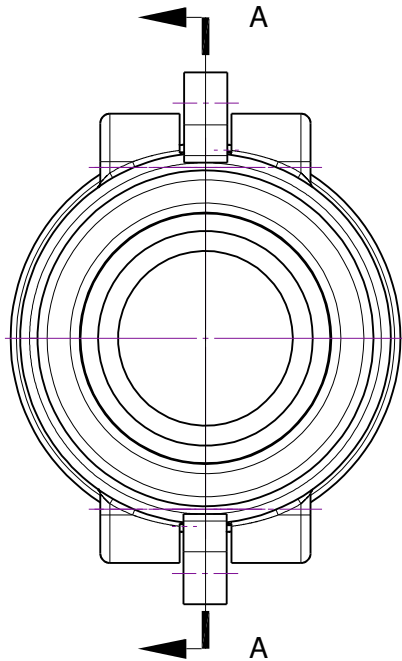

(317) 346-4110
www.drainagesolutionsinc.com

**DRAINAGE
SOLUTIONS, INC**

Section A-A

BEE VALVE, INC		
TITLE/DESC Y STYLE CAM COUPLER		
MATERIAL PVC		REV
THIS DOCUMENT CONTAINS PROPRIETARY INFORMATION AND MAY NOT BE DISCLOSED TO OTHERS FOR ANY PURPOSE, NOR USED FOR MANUFACTURING PURPOSES WITHOUT THE WRITTEN PERMISSION OF BEE VALVE INC	DATE 04/21/16	PART NO 100-Y