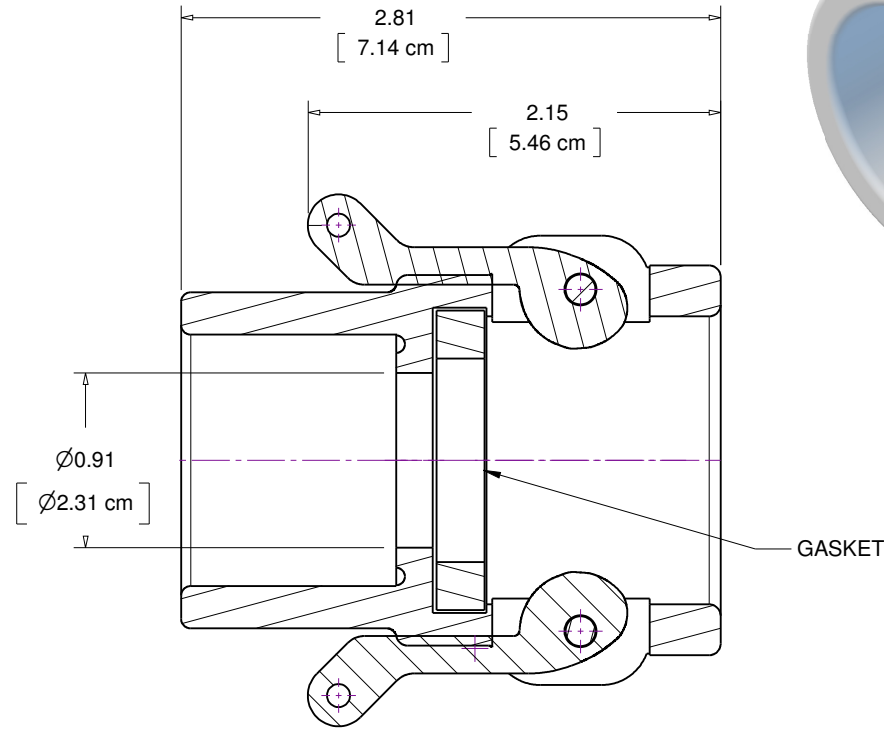

(317)346-4110
www.drainagesolutionsinc.com

Section A-A

BEE VALVE, INC		
TITLE/DESC Y STYLE CAM COUPLER		
MATERIAL PVC		REV
DATE 04/21/16	PART NO 100-Y	

THIS DOCUMENT CONTAINS PROPRIETARY INFORMATION AND MAY NOT BE DISCLOSED TO OTHERS FOR ANY PURPOSE, NOR USED FOR MANUFACTURING PURPOSES WITHOUT THE WRITTEN PERMISSION OF BEE VALVE INC