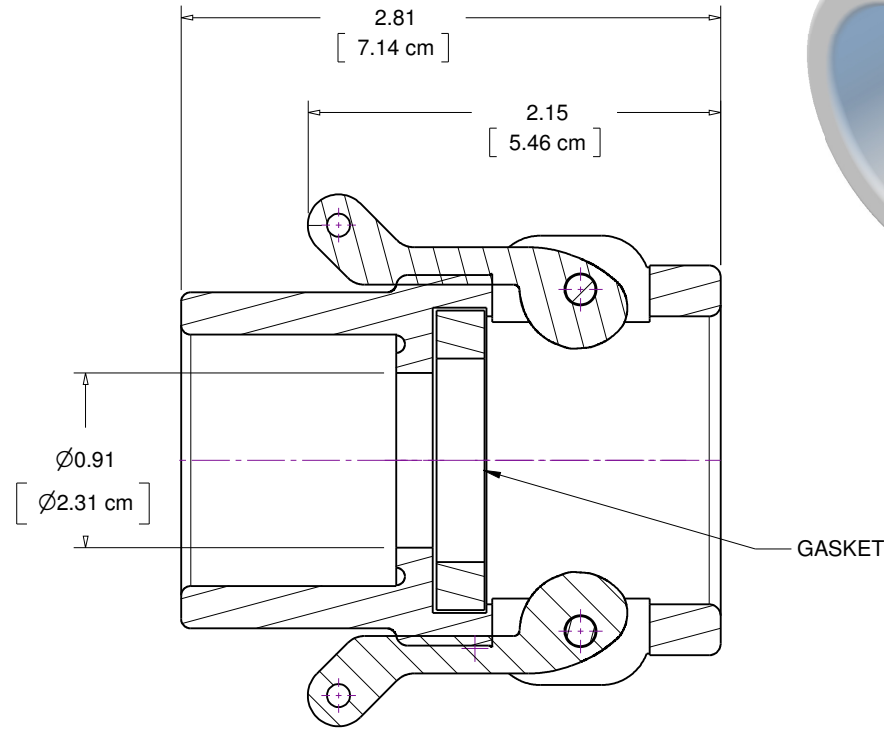

(317) 346-4110
www.drainagesolutionsinc.com

**DRAINAGE
SOLUTIONS, INC**

Section A-A

BEE VALVE, INC		
TITLE/DESC Y STYLE CAM COUPLER		
MATERIAL PVC		REV
THIS DOCUMENT CONTAINS PROPRIETARY INFORMATION AND MAY NOT BE DISCLOSED TO OTHERS FOR ANY PURPOSE, NOR USED FOR MANUFACTURING PURPOSES WITHOUT THE WRITTEN PERMISSION OF BEE VALVE INC	DATE 04/21/16	PART NO 100-Y