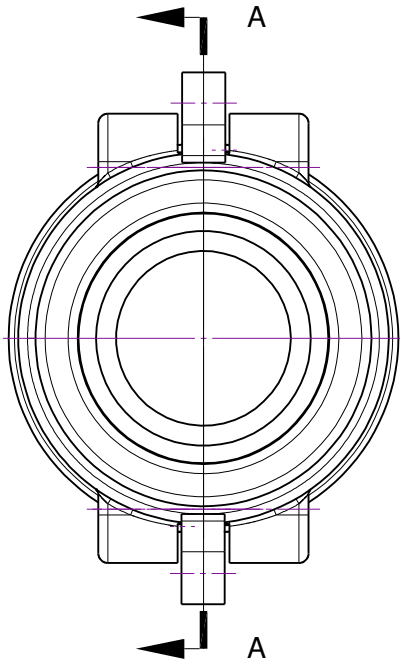

(317)346-4110
www.drainagesolutionsinc.com

Section A-A

BEE VALVE, INC		
TITLE/DESC Y STYLE CAM COUPLER		
MATERIAL PVC		REV
DATE 04/21/16	PART NO 100-Y	

THIS DOCUMENT CONTAINS PROPRIETARY INFORMATION AND MAY NOT BE DISCLOSED TO OTHERS FOR ANY PURPOSE, NOR USED FOR MANUFACTURING PURPOSES WITHOUT THE WRITTEN PERMISSION OF BEE VALVE INC