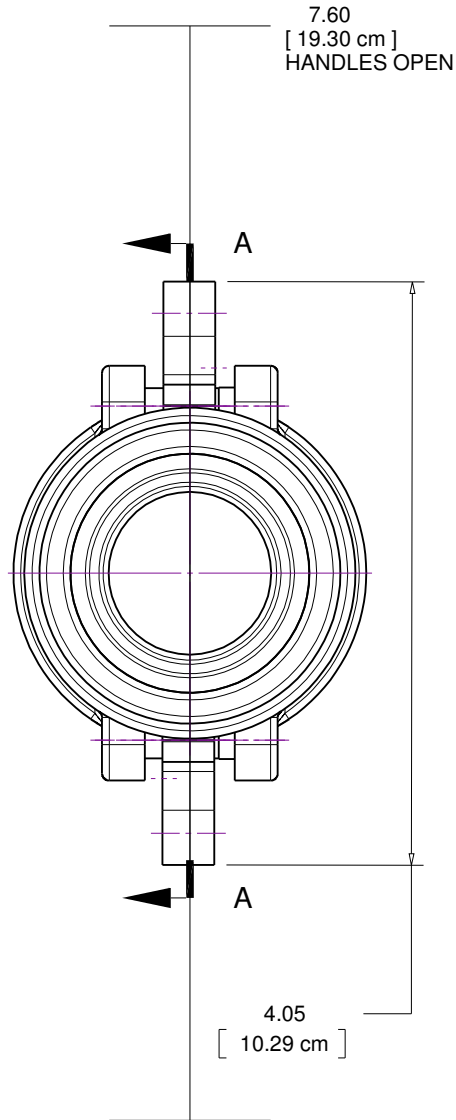

(317) 346-4110
www.drainagesolutionsinc.com

**DRAINAGE
SOLUTIONS, INC**

Section A-A

BEE VALVE, INC		
TITLE/DESC Y STYLE CAM COUPLER		
MATERIAL PVC		REV
DATE 04/21/16	PART NO 125-Y	

THIS DOCUMENT CONTAINS PROPRIETARY INFORMATION AND MAY NOT BE DISCLOSED TO OTHERS FOR ANY PURPOSE, NOR USED FOR MANUFACTURING PURPOSES WITHOUT THE WRITTEN PERMISSION OF BEE VALVE INC