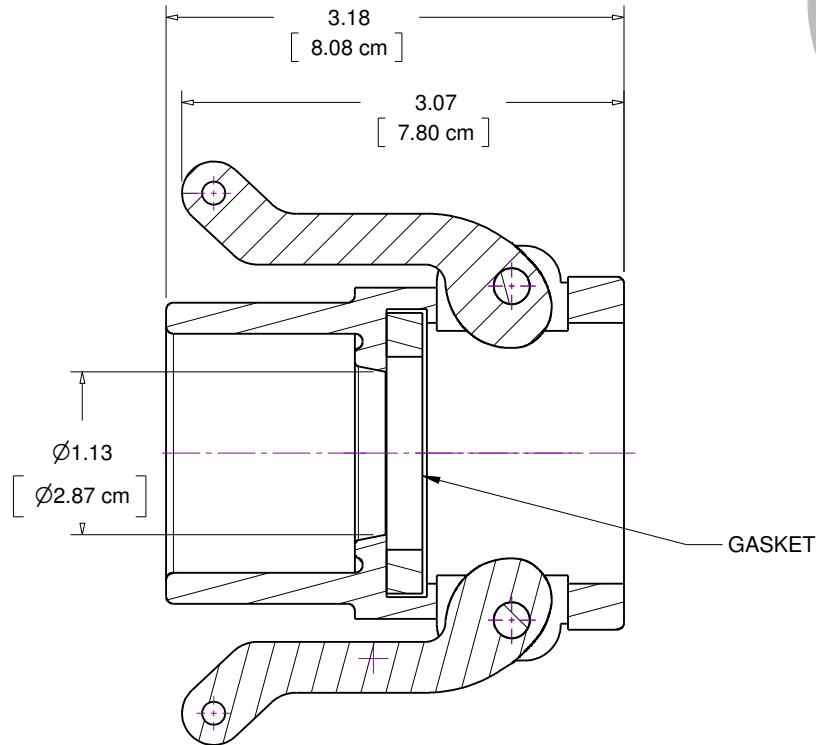

(317)346-4110
www.drainagesolutionsinc.com

Section A-A

BEE VALVE, INC		
TITLE/DESC Y STYLE CAM COUPLER		
MATERIAL PVC		REV
DATE 04/21/16	PART NO 125-Y	

THIS DOCUMENT CONTAINS PROPRIETARY INFORMATION AND MAY NOT BE DISCLOSED TO OTHERS FOR ANY PURPOSE, NOR USED FOR MANUFACTURING PURPOSES WITHOUT THE WRITTEN PERMISSION OF BEE VALVE INC