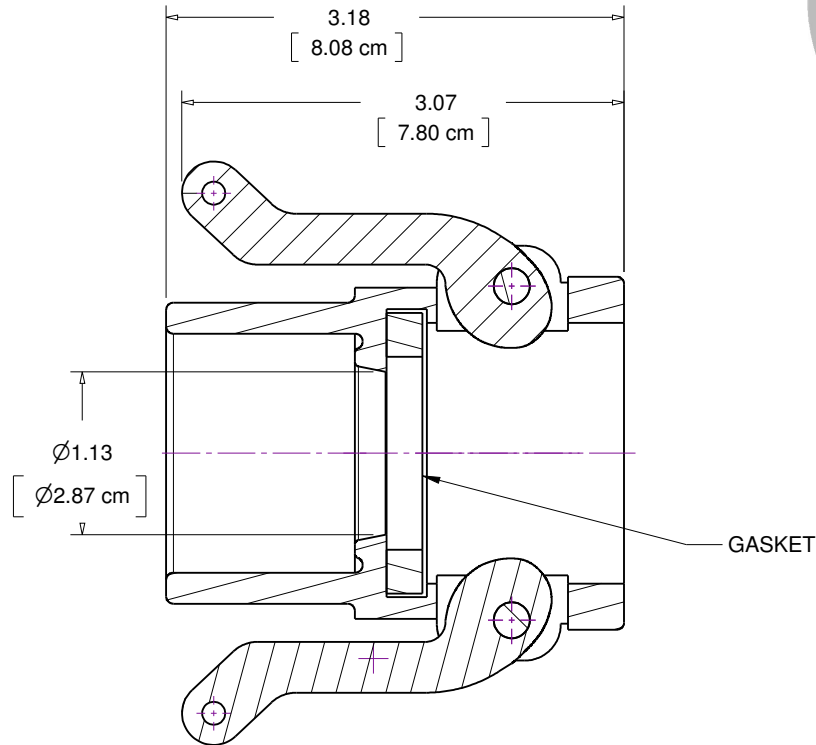

(317) 346-4110
www.drainagesolutionsinc.com

**DRAINAGE
SOLUTIONS, INC**

Section A-A

BEE VALVE, INC		
TITLE/DESC Y STYLE CAM COUPLER		
MATERIAL PVC		REV
DATE 04/21/16	PART NO 125-Y	

THIS DOCUMENT CONTAINS PROPRIETARY INFORMATION AND MAY NOT BE DISCLOSED TO OTHERS FOR ANY PURPOSE, NOR USED FOR MANUFACTURING PURPOSES WITHOUT THE WRITTEN PERMISSION OF BEE VALVE INC