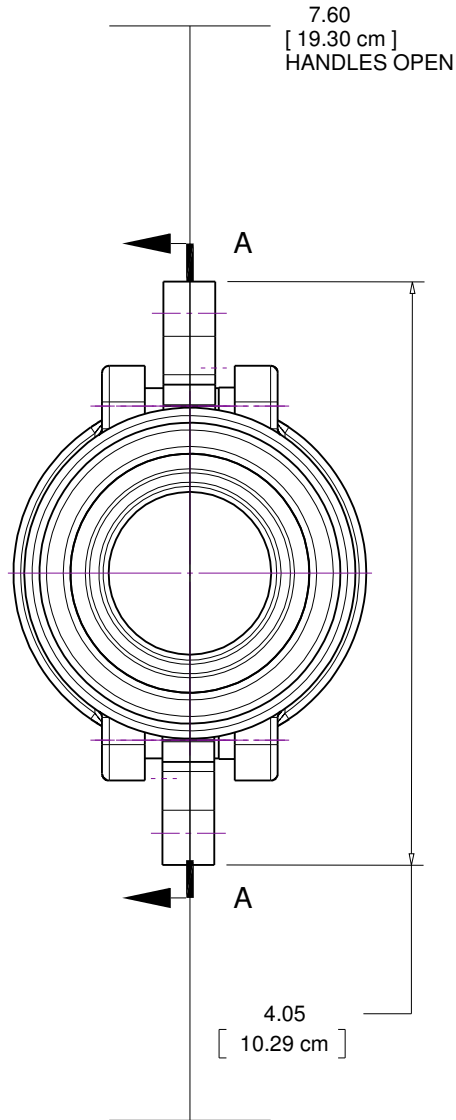

(317)346-4110
www.drainagesolutionsinc.com

Section A-A

BEE VALVE, INC		
TITLE/DESC Y STYLE CAM COUPLER		
MATERIAL PVC		REV
DATE 04/21/16	PART NO 125-Y	

THIS DOCUMENT CONTAINS PROPRIETARY INFORMATION AND MAY NOT BE DISCLOSED TO OTHERS FOR ANY PURPOSE, NOR USED FOR MANUFACTURING PURPOSES WITHOUT THE WRITTEN PERMISSION OF BEE VALVE INC