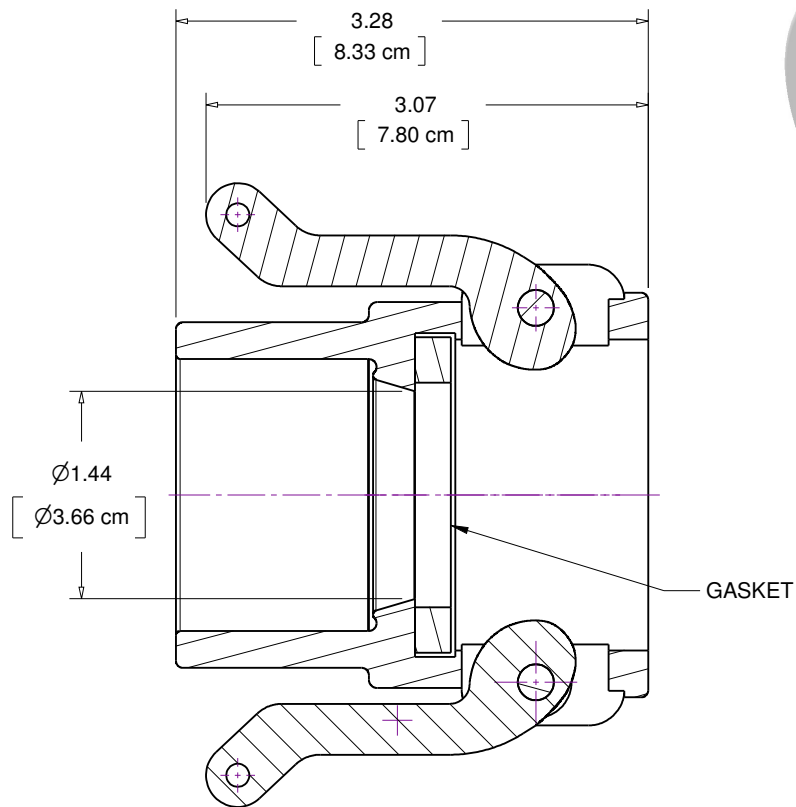

(317)346-4110
www.drainagesolutionsinc.com

Section A-A

BEE VALVE, INC		
TITLE/DESC Y STYLE CAM COUPLER		
MATERIAL PVC		REV
DATE 04/21/16	PART NO 150-Y	

THIS DOCUMENT CONTAINS PROPRIETARY INFORMATION AND MAY NOT BE DISCLOSED TO OTHERS FOR ANY PURPOSE, NOR USED FOR MANUFACTURING PURPOSES WITHOUT THE WRITTEN PERMISSION OF BEE VALVE INC