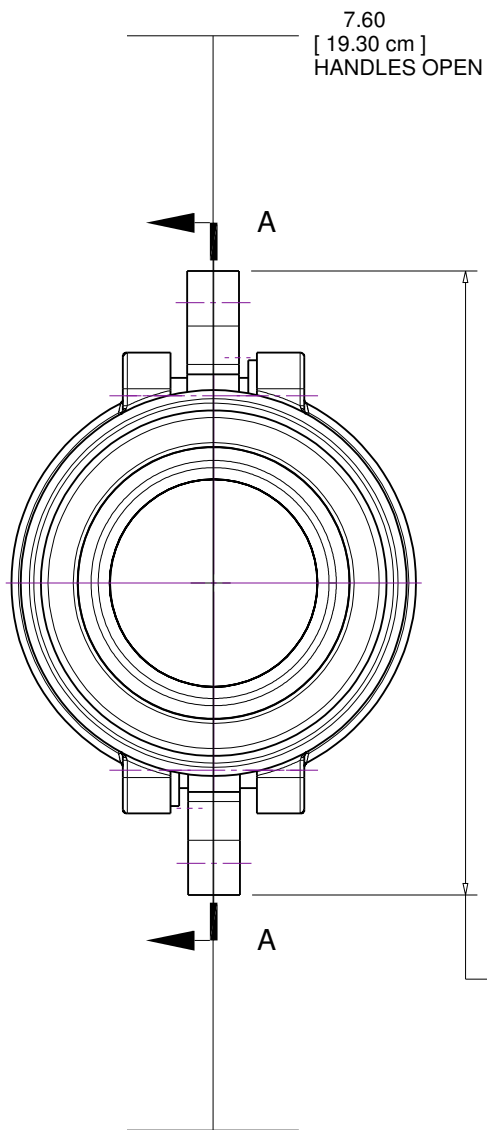

(317)346-4110
www.drainagesolutionsinc.com

Section A-A

BEE VALVE, INC		
TITLE/DESC Y STYLE CAM COUPLER		
MATERIAL PVC		REV
DATE 04/21/16	PART NO 150-Y	

THIS DOCUMENT CONTAINS PROPRIETARY INFORMATION AND MAY NOT BE DISCLOSED TO OTHERS FOR ANY PURPOSE, NOR USED FOR MANUFACTURING PURPOSES WITHOUT THE WRITTEN PERMISSION OF BEE VALVE INC