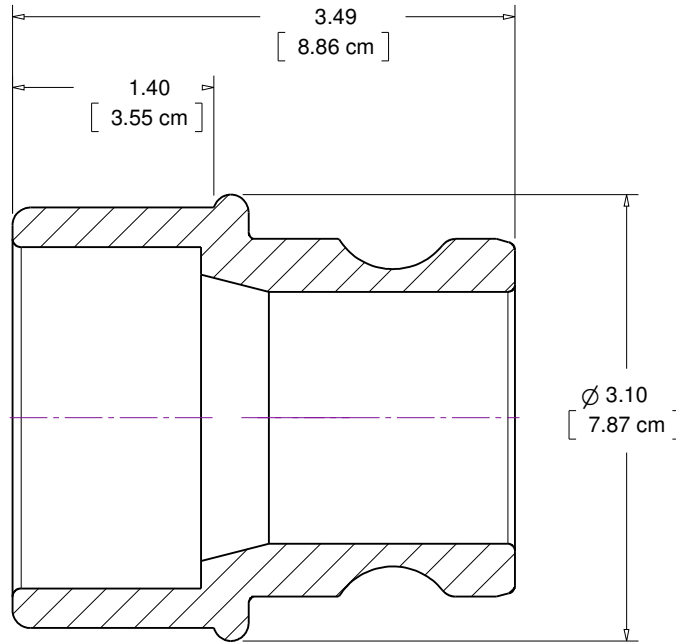

(317)346-4110
www.drainagesolutionsinc.com

Section A-A

BEE VALVE, INC

TITLE/DESC

**X STYLE
CAM ADAPTER**

MATERIAL
PVC

THIS DOCUMENT CONTAINS PROPRIETARY INFORMATION AND MAY NOT BE DISCLOSED TO OTHERS FOR ANY PURPOSE, NOR USED FOR MANUFACTURING PURPOSES WITHOUT THE WRITTEN PERMISSION OF BEE VALVE INC

DATE
04/18/16

PART NO
200-X

REV