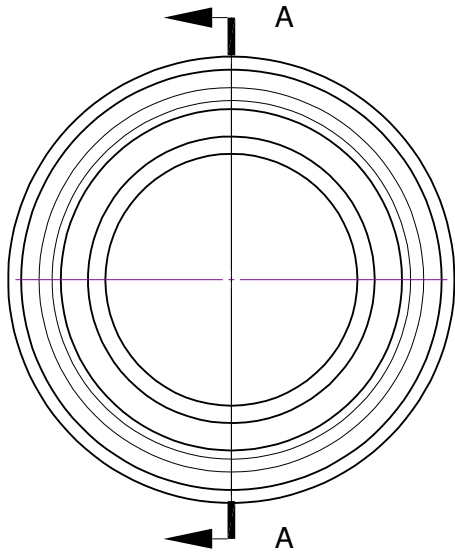

(317)346-4110
www.drainagesolutionsinc.com

Section A-A

BEE VALVE, INC

TITLE/DESC

**X STYLE
CAM ADAPTER**

MATERIAL
PVC

THIS DOCUMENT CONTAINS PROPRIETARY INFORMATION AND MAY NOT BE DISCLOSED TO OTHERS FOR ANY PURPOSE, NOR USED FOR MANUFACTURING PURPOSES WITHOUT THE WRITTEN PERMISSION OF BEE VALVE INC