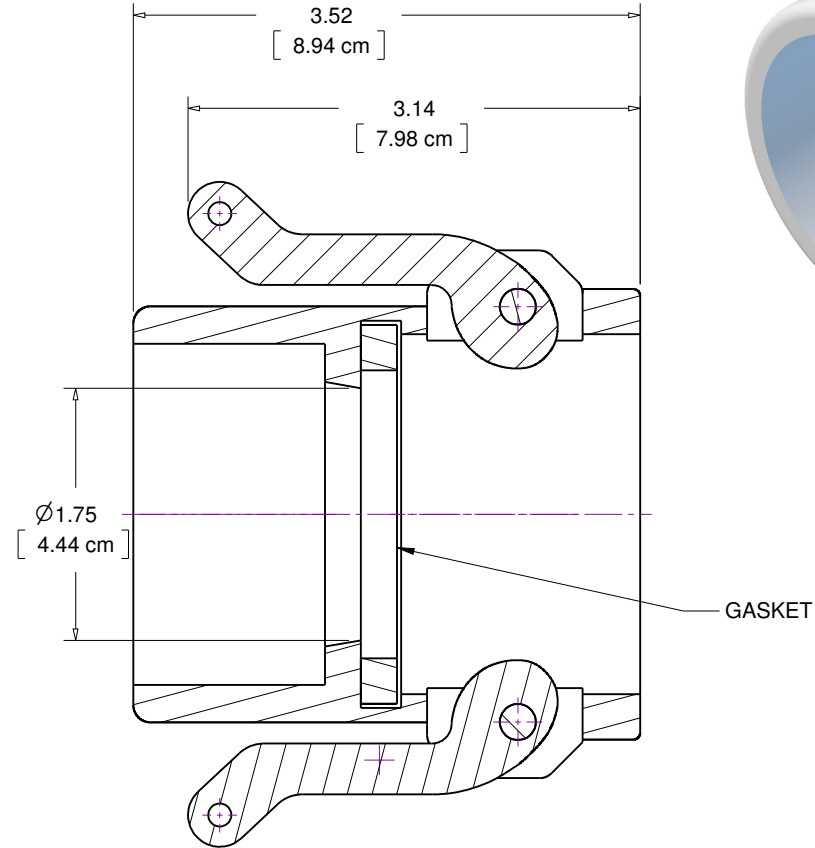

(317) 346-4110  
www.drainagesolutionsinc.com

Section A-A

<b>BEE VALVE, INC</b>		
TITLE/DESC		
<b>Y STYLE CAM COUPLER</b>		MATERIAL PVC
DATE 04/21/16	PART NO 200-Y	REV

THIS DOCUMENT CONTAINS PROPRIETARY INFORMATION AND MAY NOT BE DISCLOSED TO OTHERS FOR ANY PURPOSE, NOR USED FOR MANUFACTURING PURPOSES WITHOUT THE WRITTEN PERMISSION OF BEE VALVE INC