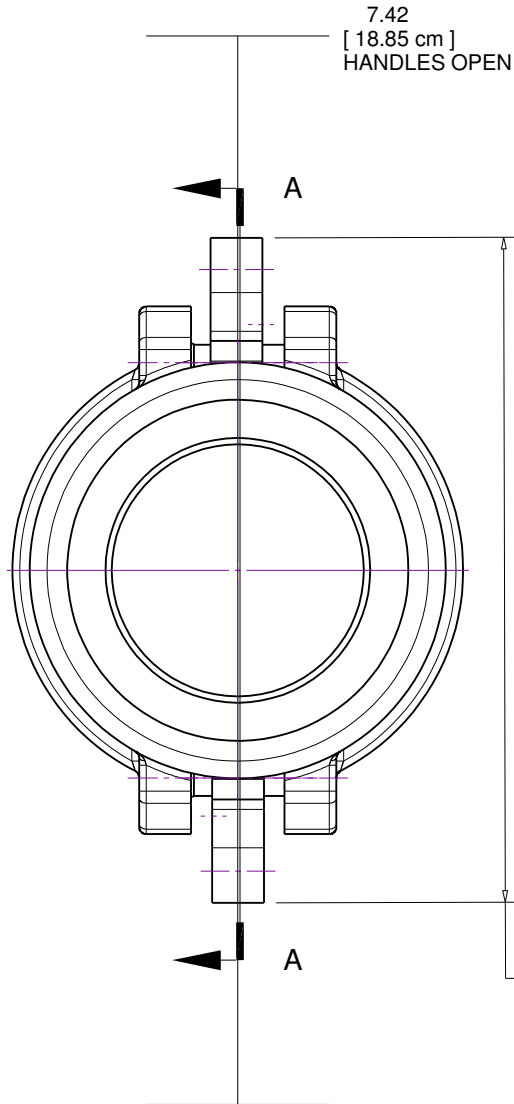

(317) 346-4110  
www.drainagesolutionsinc.com

Section A-A

<b>BEE VALVE, INC</b>		
TITLE/DESC		
<b>Y STYLE CAM COUPLER</b>		MATERIAL PVC
DATE 04/21/16	PART NO 200-Y	REV

THIS DOCUMENT CONTAINS PROPRIETARY INFORMATION AND MAY NOT BE DISCLOSED TO OTHERS FOR ANY PURPOSE, NOR USED FOR MANUFACTURING PURPOSES WITHOUT THE WRITTEN PERMISSION OF BEE VALVE INC