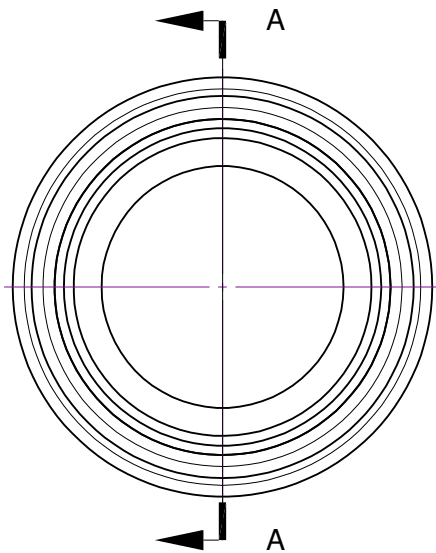

(317)346-4110
www.drainagesolutionsinc.com

Section A-A

BEE VALVE, INC		
TITLE/DESC X STYLE CAM ADAPTER		
MATERIAL PVC		REV
DATE 04/18/16	PART NO 300-X	

THIS DOCUMENT CONTAINS PROPRIETARY INFORMATION AND MAY NOT BE DISCLOSED TO OTHERS FOR ANY PURPOSE, NOR USED FOR MANUFACTURING PURPOSES WITHOUT THE WRITTEN PERMISSION OF BEE VALVE INC