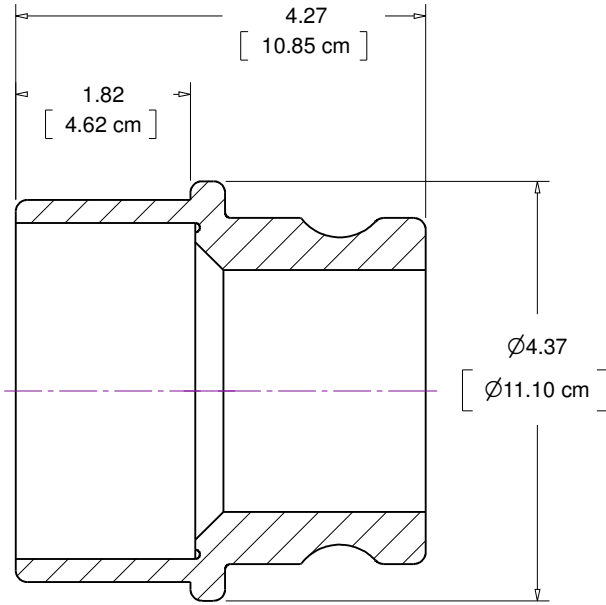

(317)346-4110
www.drainagesolutionsinc.com

Section A-A

BEE VALVE, INC		
TITLE/DESC X STYLE CAM ADAPTER		
MATERIAL PVC		REV
DATE 04/18/16	PART NO 300-X	

THIS DOCUMENT CONTAINS PROPRIETARY INFORMATION AND MAY NOT BE DISCLOSED TO OTHERS FOR ANY PURPOSE, NOR USED FOR MANUFACTURING PURPOSES WITHOUT THE WRITTEN PERMISSION OF BEE VALVE INC