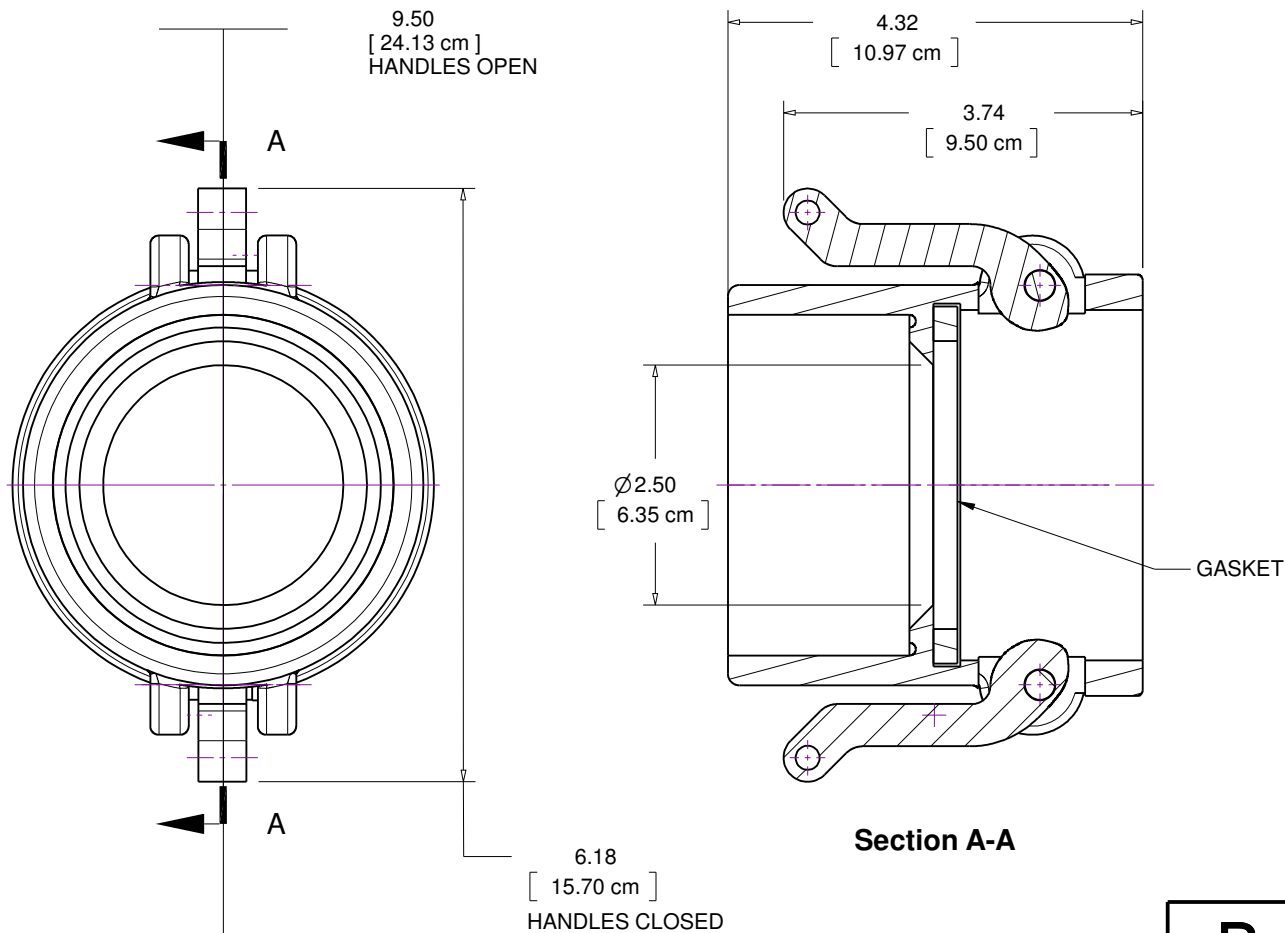

(317) 346-4110  
www.drainagesolutionsinc.com

**DRAINAGE  
SOLUTIONS, INC**

**BEE VALVE, INC**

TITLE/DESC

**Y STYLE CAM  
COUPLER**

MATERIAL  
PVC

THIS DOCUMENT CONTAINS PROPRIETARY INFORMATION AND MAY NOT BE DISCLOSED TO OTHERS FOR ANY PURPOSE, NOR USED FOR MANUFACTURING PURPOSES WITHOUT THE WRITTEN PERMISSION OF BEE VALVE INC

DATE  
04/21/16

PART NO  
**300-Y**

REV