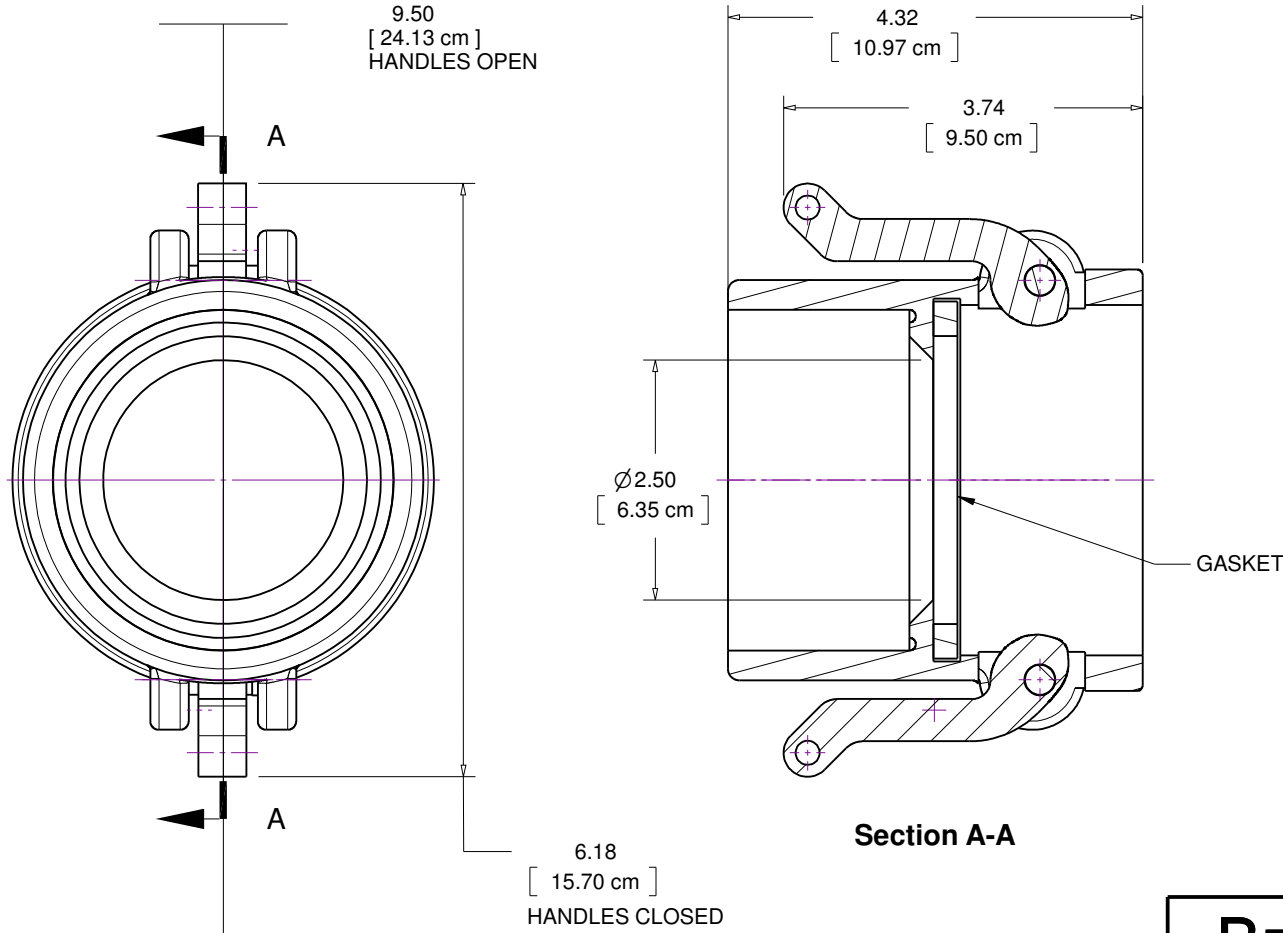

(317)346-4110
 www.drainagesolutionsinc.com

BEE VALVE, INC		
TITLE/DESC Y STYLE CAM COUPLER		
MATERIAL PVC		REV
DATE 04/21/16	PART NO 300-Y	

THIS DOCUMENT CONTAINS PROPRIETARY INFORMATION AND MAY NOT BE DISCLOSED TO OTHERS FOR ANY PURPOSE, NOR USED FOR MANUFACTURING PURPOSES WITHOUT THE WRITTEN PERMISSION OF BEE VALVE INC