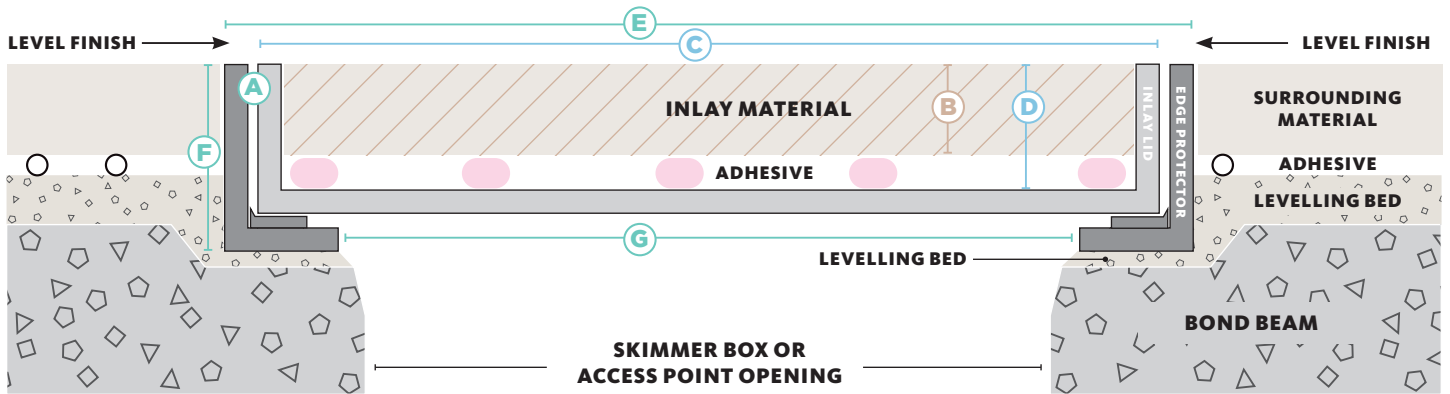

HIDE KIT SERIES

(317)346-4110
drainagesolutionsinc.com

ACCESS COVER

CROSS SECTION VIEW OF COMPLETED ACCESS COVER INSTALL

HIDE KIT PRODUCT ORDER CODE	MATERIAL THICKNESS			INLAY LID		EDGE PROTECTOR FRAME		
	mm	cm	INCH	SIZE	INTERNAL DEPTH	SIZE	EXTERNAL DEPTH	UNDERSIDE OPENING

6" Access Cover Kit

A	B			C	D	E	F	G
HAC6-0.4	8-11	1	3/8" - 1/2"	5 3/4" sq.	1/2"	6" sq.	7/8"	4 1/3" sq.
HAC6-0.8	15-22	2	5/8" - 7/8"		7/8"		1 1/4"	
HAC6-1.2	25-32	3	1" - 1 1/4"		1 1/4"		1 5/8"	
HAC6-1.6	35-42	4	1 3/8" - 1 5/8"		1 5/8"		2"	
HAC6-2	45-52	5	1 3/4" - 2"		2"		2 1/2"	
HAC6-2.5	55-62	6	2 1/4" - 2 1/2"		2 1/2"		3"	

8" Access Cover Kit

HAC8-0.4	8-11	1	3/8" - 1/2"	7 3/4" sq.	1/2"	8" sq.	7/8"	6 3/8" sq.
HAC8-0.8	15-22	2	5/8" - 7/8"		7/8"		1 1/4"	
HAC8-1.2	25-32	3	1" - 1 1/4"		1 1/4"		1 5/8"	
HAC8-1.6	35-42	4	1 3/8" - 1 5/8"		1 5/8"		2"	
HAC8-2	45-52	5	1 3/4" - 2"		2"		2 1/2"	
HAC8-2.5	55-62	6	2 1/4" - 2 1/2"		2 1/2"		3"	

10" Access Cover Kit

HAC10-0.4	8-11	1	3/8" - 1/2"	9 3/4" sq.	1/2"	10" sq.	7/8"	9" sq.
HAC10-0.8	15-22	2	5/8" - 7/8"		7/8"		1 1/4"	
HAC10-1.2	25-32	3	1" - 1 1/4"		1 1/4"		1 5/8"	
HAC10-1.6	35-42	4	1 3/8" - 1 5/8"		1 5/8"		2"	
HAC10-2	45-52	5	1 3/4" - 2"		2"		2 1/2"	
HAC10-2.5	55-62	6	2 1/4" - 2 1/2"		2 1/2"		3"	