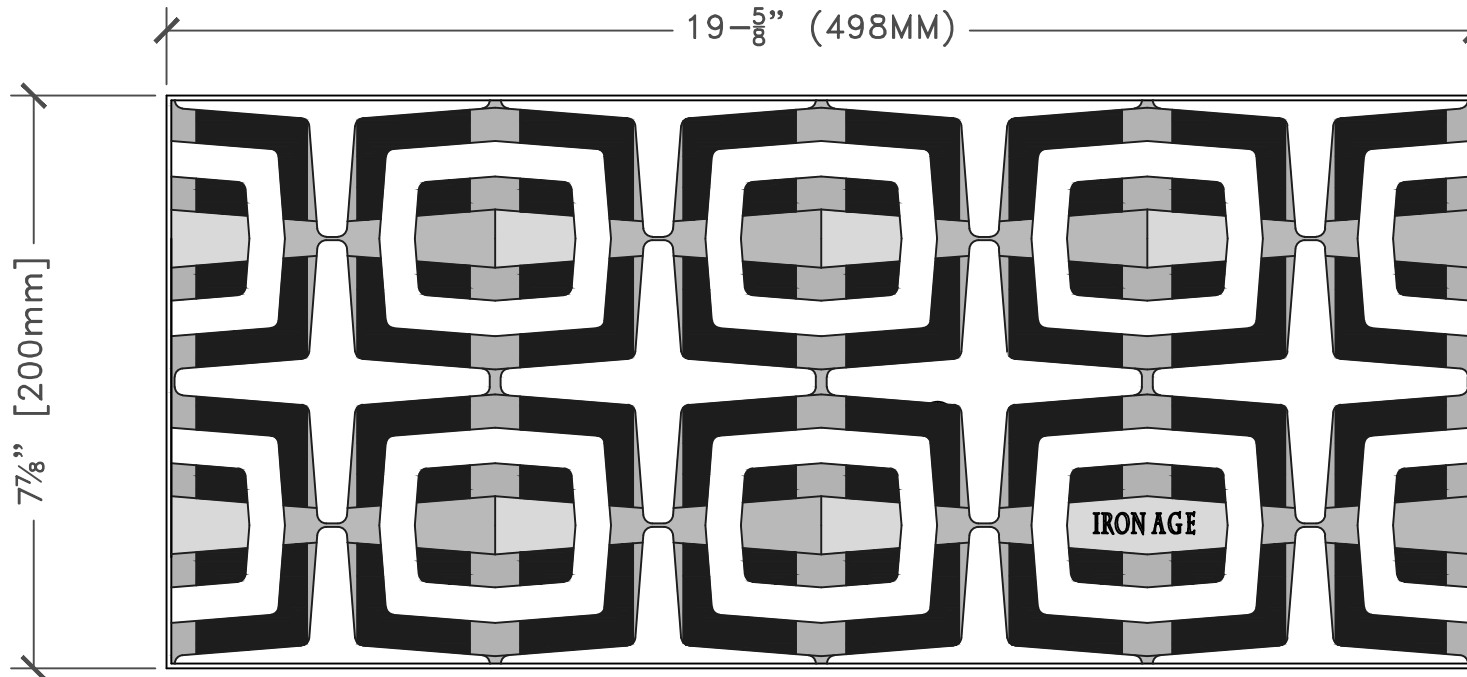

# 3 GRATES ARRAYED

TOP

## NOTES:

1. Material: cast iron
2. Natural finish
3. Fits drain channels manufactured by: NDS; 8" Pro Series
4. Thickness at edge: 3/4"
5. No openings greater than 1/2"
6. Due to casting inconsistencies, all dimensions are nominal.

**IRON AGE**  
DESIGNS

**DRAINAGE**  
SOLUTIONS, INC

(317) 346-4110  
www.drainagesolutionsinc.com

Carbochon 8" trench cover  
drawing no. CAR.A.8x18

drawn by: CD  
scale: NTS  
date: 01/01/09

patent pending  
© 2009 Iron Age Designs