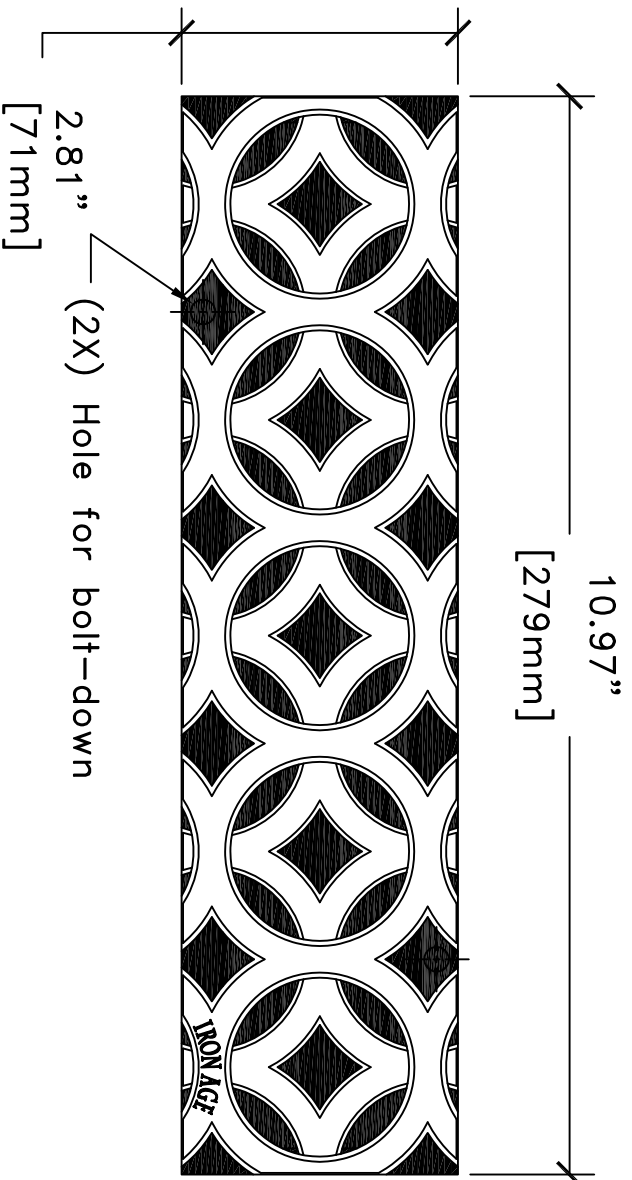

5 GRATES ARRAYED

TOP

IRON AGE
DESIGNS

DRAINAGE
SOLUTIONS, INC

(317) 346-4110

www.drainagesolutionsinc.com

NOTES:

1. Material: cast iron
2. Natural finish
3. Total thickness: 1/4"
4. Fits drain channels
5. No openings greater than 1/2"
6. Due to casting inconsistencies, all dimensions are nominal.

manufactured by:

NDS; Mini Channel™

patent pending

© 2007 Iron Age Designs

Interlaken 3"
drawing no. INT.N.03x11

drawn by: CD
scale: NTS
date: 03/9/07