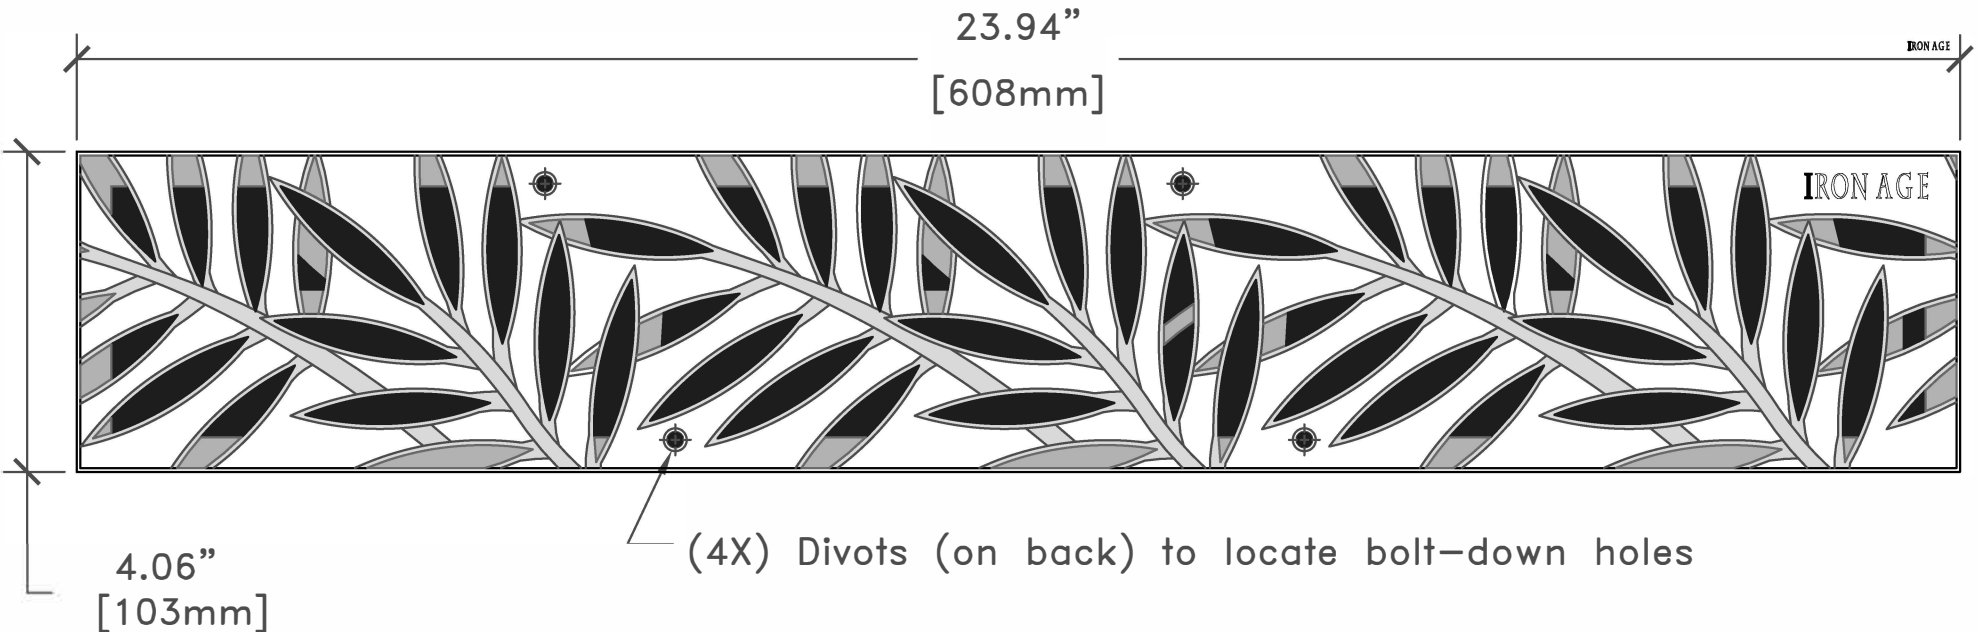

3 GRATES ARRAYED

TOP

IRON AGE
DESIGNS

(317) 346-4110
www.drainagesolutionsinc.com

NOTES:

1. Material: cast iron
2. Natural finish
3. Total thickness: 3/4"
4. Fits drain channels
5. No openings greater than 1/2"
6. Free Drain Area = 21.5%
7. Due to casting inconsistencies, all dimensions are nominal.

manufactured by:
NDS; Spee-D™

patent pending
© 2006 Iron Age Designs

Locust 4"
drawing no. LOC.N.04047

drawn by: CD
scale: NTS
date: 08/16/06