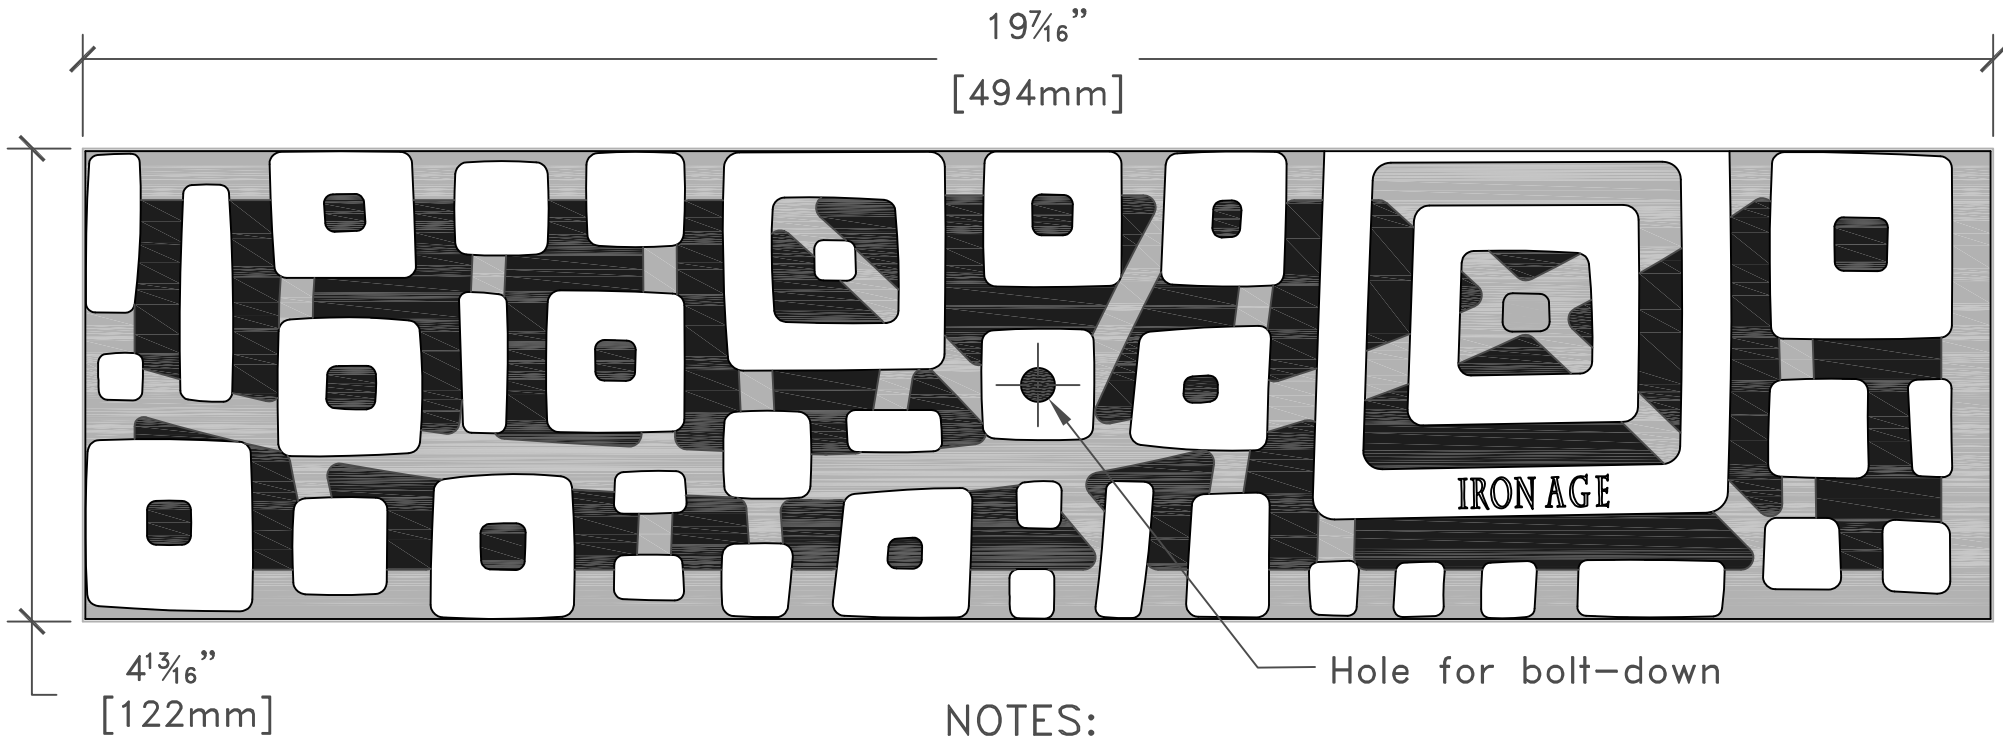

3 GRATES ARRAYED

TOP

NOTES:

1. Material: cast iron
2. Natural finish
3. Total thickness: 13/16"
4. Fits drain channels manufactured by:
5. No openings greater than 1/2"
6. Due to casting inconsistencies all dimensions are nominal.

IRON AGE
DESIGNS

(317)346-4110
www.drainagesolutionsinc.com

ABT® PolyDrain®
ACO™ K100/K100S, KS100
MEA® 1000 Series

© 2009 Iron Age Designs

Sunset 5"x20" Trench Grate drawn by: CD
scale: NTS
drawing no. SUS.A.05x20 date: 01/01/09