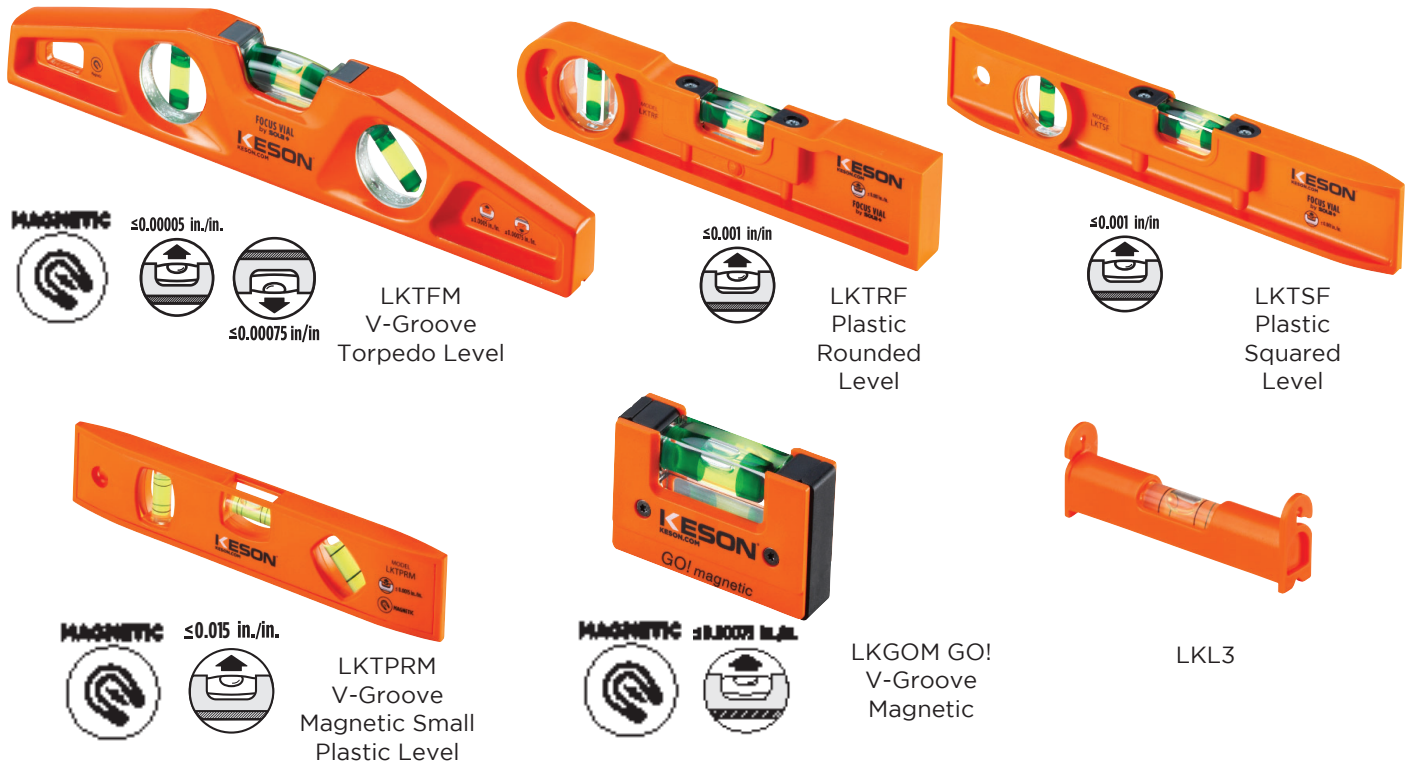

SHORT LEVELS

6 SKUs

SHORT LEVELS/TORPEDOES

Among the most popular levels we sell, short torpedo-style levels are great for quick checks and essential for some trades.

MODEL	UPC 052837	SPECIAL	VIAL	SPECIAL FEATURES
* LKTFM	029037	Die Cast	FOCUS-60	Extremely sturdy aluminum die-cast spirit level with a milled measuring surface and V-groove for scaffolding and steel pipes. FOCUS-60 vial for better, faster, and more accurate reading. .
* LKTSF	028948	Straight Edge	FOCUS-20	The classic torpedo with a FOCUS-20 vial.
* LKTRF	028931	Round Edge	FOCUS-20	A rounded edge on one side of this torpedo enables a builder to get flush against walls that have a bevel in the corner. We have yet to find it's equal.
* LKTPRM	029051	Straight Edge	Standard Ring	This is a no frills, magnetic torpedo.
LKGOM	029044	GO!	FOCUS-20	A magnetic, portable level with belt clip. Perfect for quick checks and spot-on accuracy.
LKL3	028955	Line Level	Standard Ring	Our 3-inch line level is perfect for keeping your wall, fence or grading level when attached to a taut string line.

* Display package available