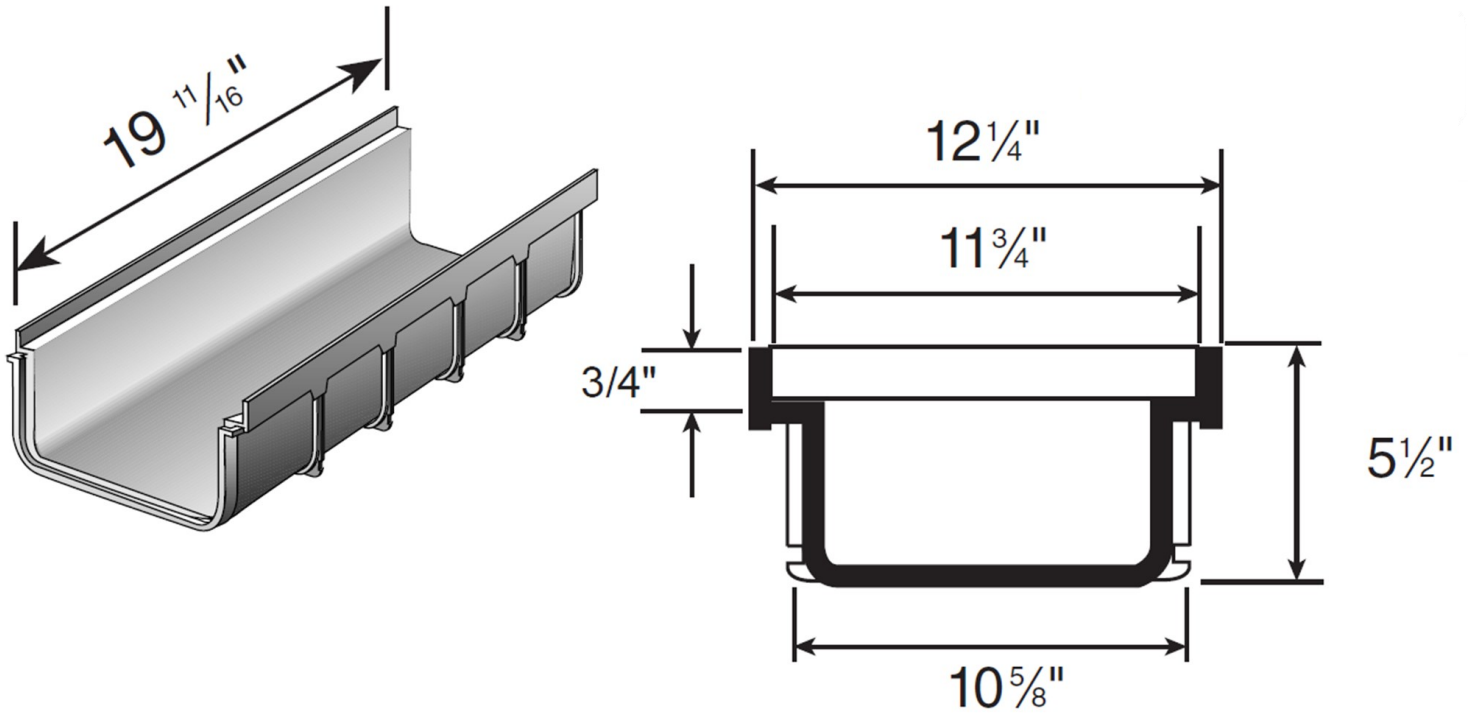

12" x 20" Shallow Profile Channel Drain

Part #: 840
Material: High Impact PVC
Color: Light Gray.
Use with 12"x 20" Grates
UV inhibitor
Weight Per Each: 4.2 lbs.

(317) 346-4110

DRAINAGE www.drainagesolutionsinc.com
SOLUTIONS, INC