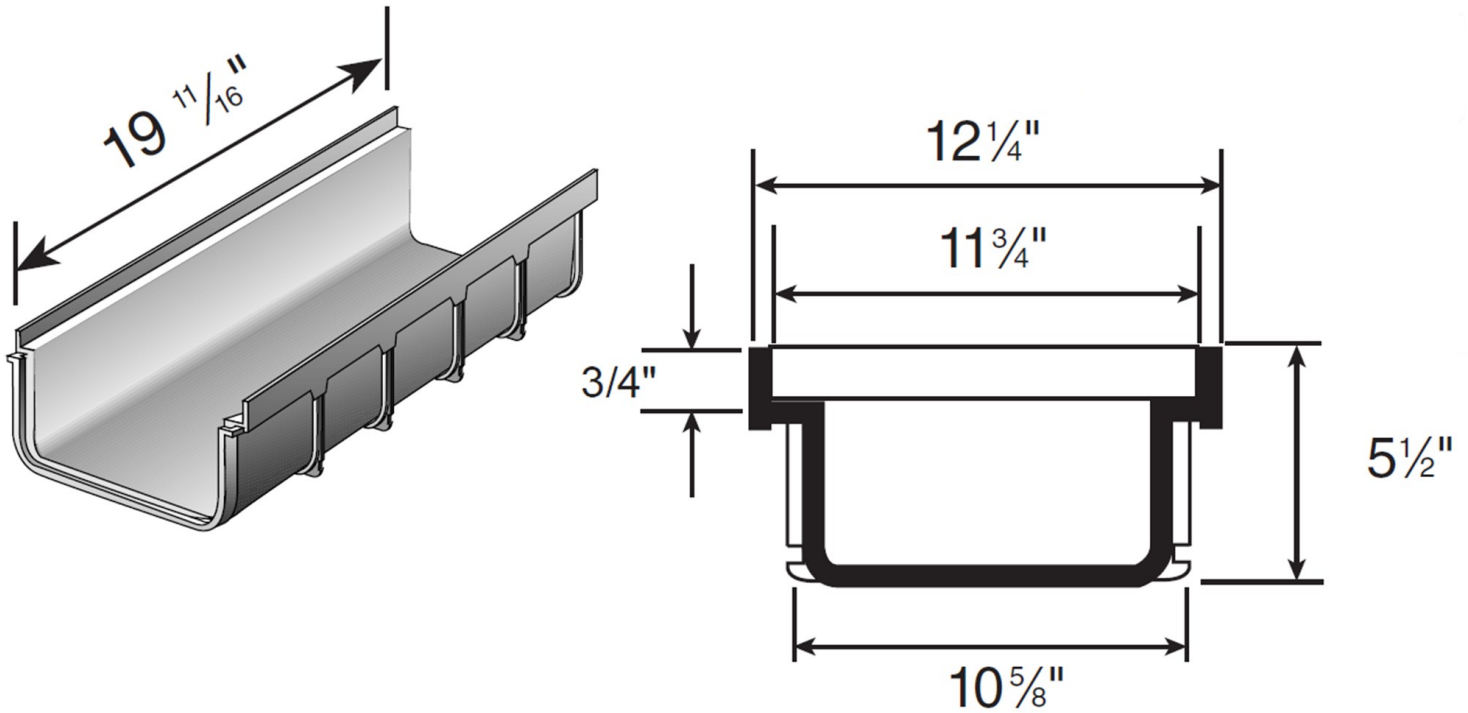

12" x 20" Shallow Profile Channel Drain

Part #: 840
Material: High Impact PVC
Color: Light Gray.
Use with 12"x 20" Grates
UV inhibitor
Weight Per Each: 4.2 lbs.