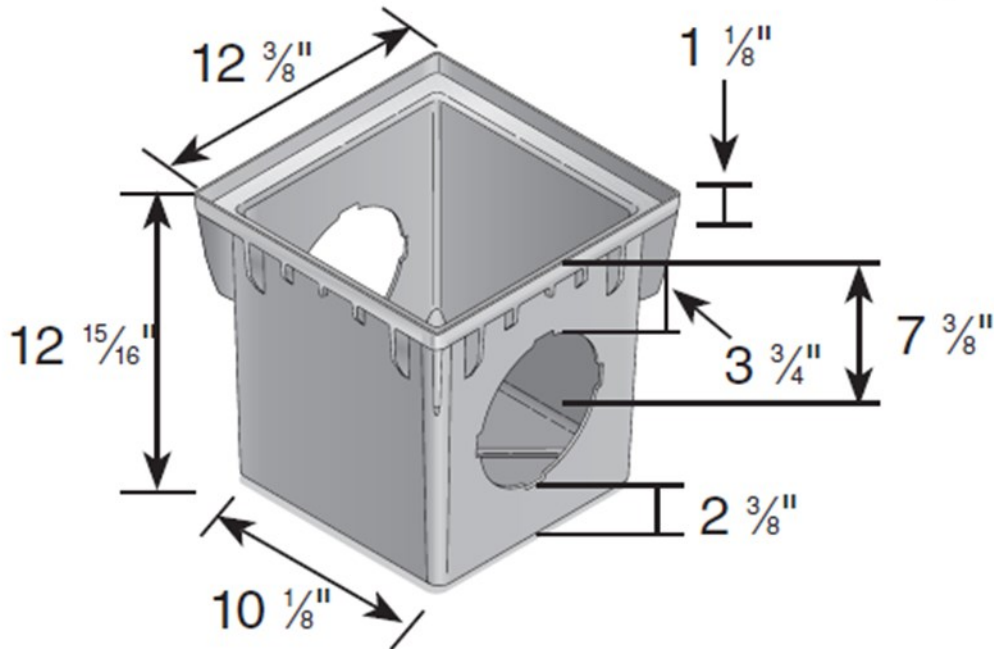

## 12" x 12" CATCH BASIN

- 1200BLKIT- Catch basin with 2 openings
- 1200- Catch basin with two openings
- 1203- Catch basin with 3 openings
- 1204- Catch basin with 4 openings

Material: Polypropylene

Colors: Black (1200BLKIT, 1200, 1203, 1204)

Fits: Requires either part # 1206, #1242, # 1243, #1245, #1266, or # 1889 Universal Outlet for each opening.

Bottom cutout may be used for additional outlet.