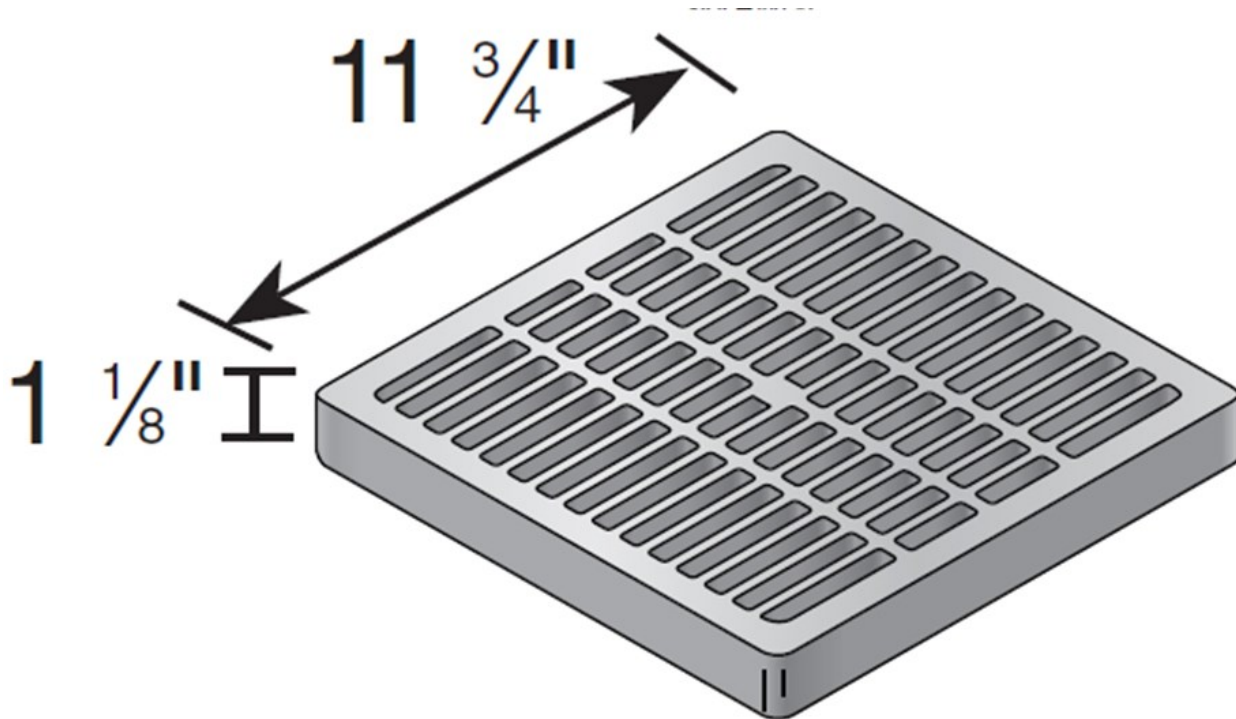

1230B Square Brass Grate

Part #: 1230B
 Material: Brass
 Color: Brass
 Fits: Catch Basin Part# 1200 BKIT, 1200, 1203,
 1204, 1216, 1217, 1221, 1222, & 1230
 Grate Opening: 3/8"
 Open Surface Area: 50.76 Sq. Inches
 Head Pressure / Flow Rate:
Head (inches) - Max Flow
 1.0" = 185.47 GPM
 0.5" = 131.14 GPM
 Weight Per Each: 9.24 lbs.