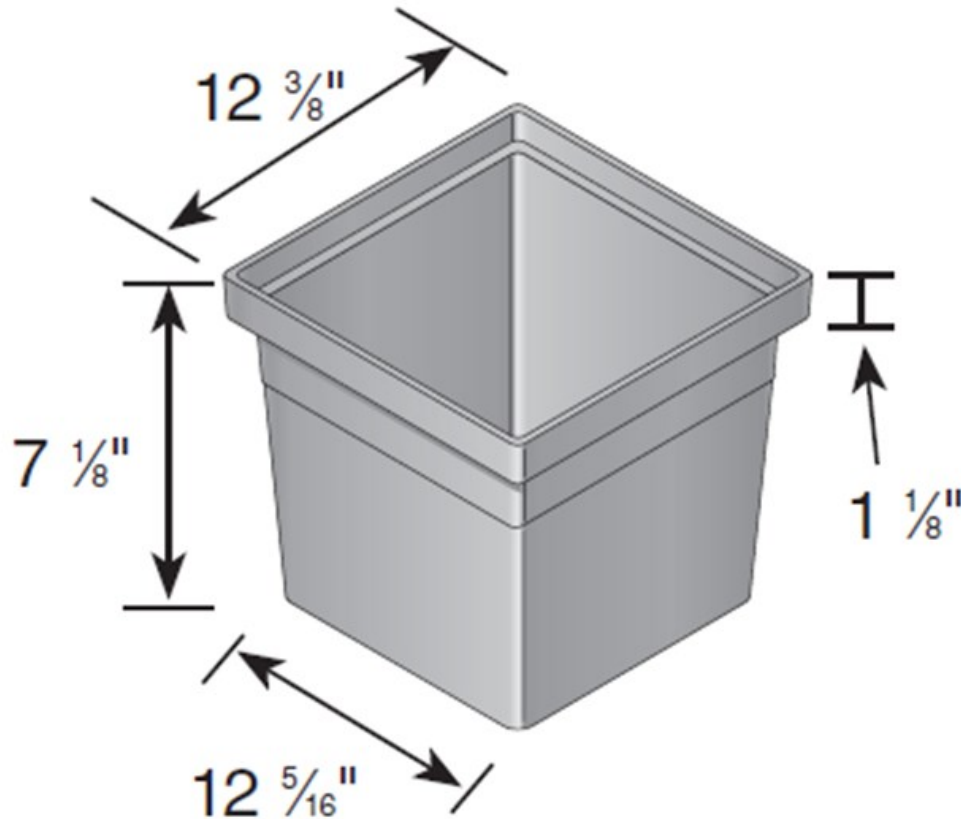

12" x 12" CATCH BASIN RISER

Material: Styrene
Colors: Black (1216)
Use with 12" X 12" Catch Basins