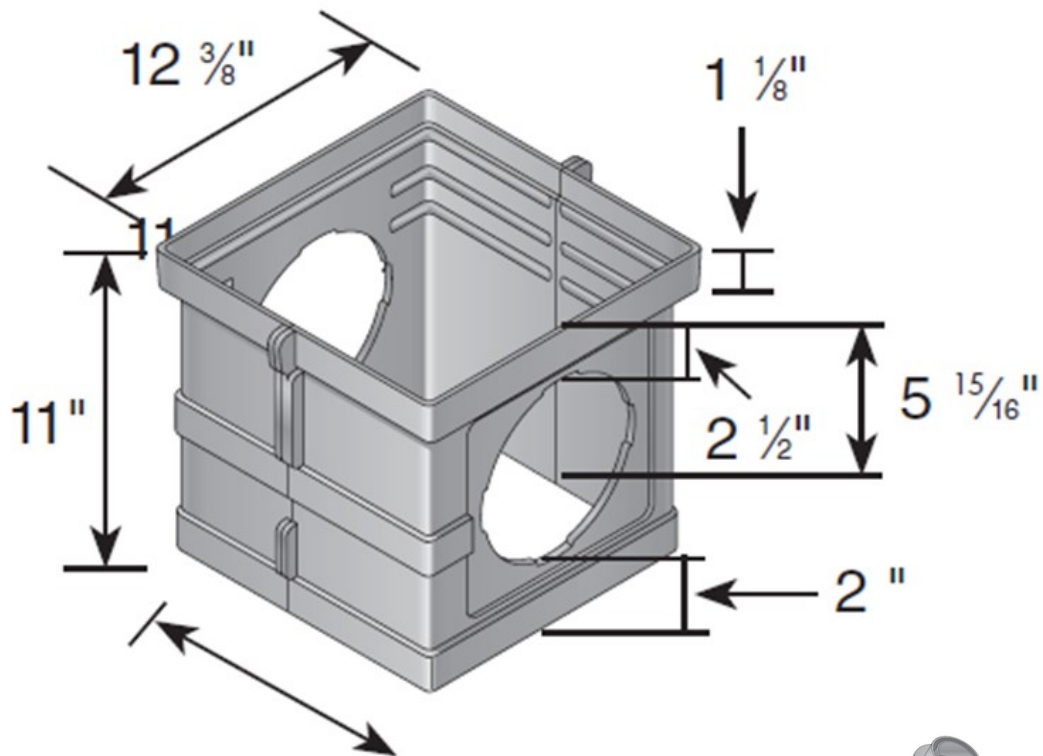

12" x 12" CATCH BASIN RISER WITH 2 OPENINGS

Material: Styrene

Colors: Black (1216)

Nests on top 12" catch basin series for shallow outlets and 12" sump box for more sump area. Requires either part # 1206, #1242, # 1243, #1245, #1266, or # 1889