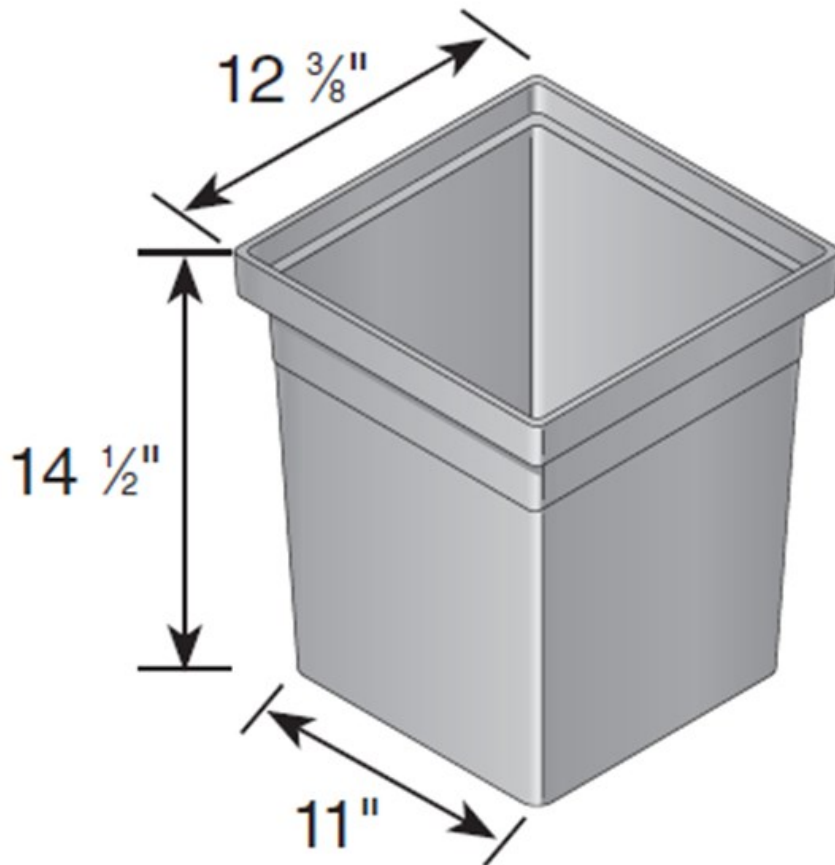

12" x 12" SUMP BOX

Material: Styrene
Colors: Black (1225)
Use with 12" X 12" Grate or Part # 1220 Valve Box
Cover