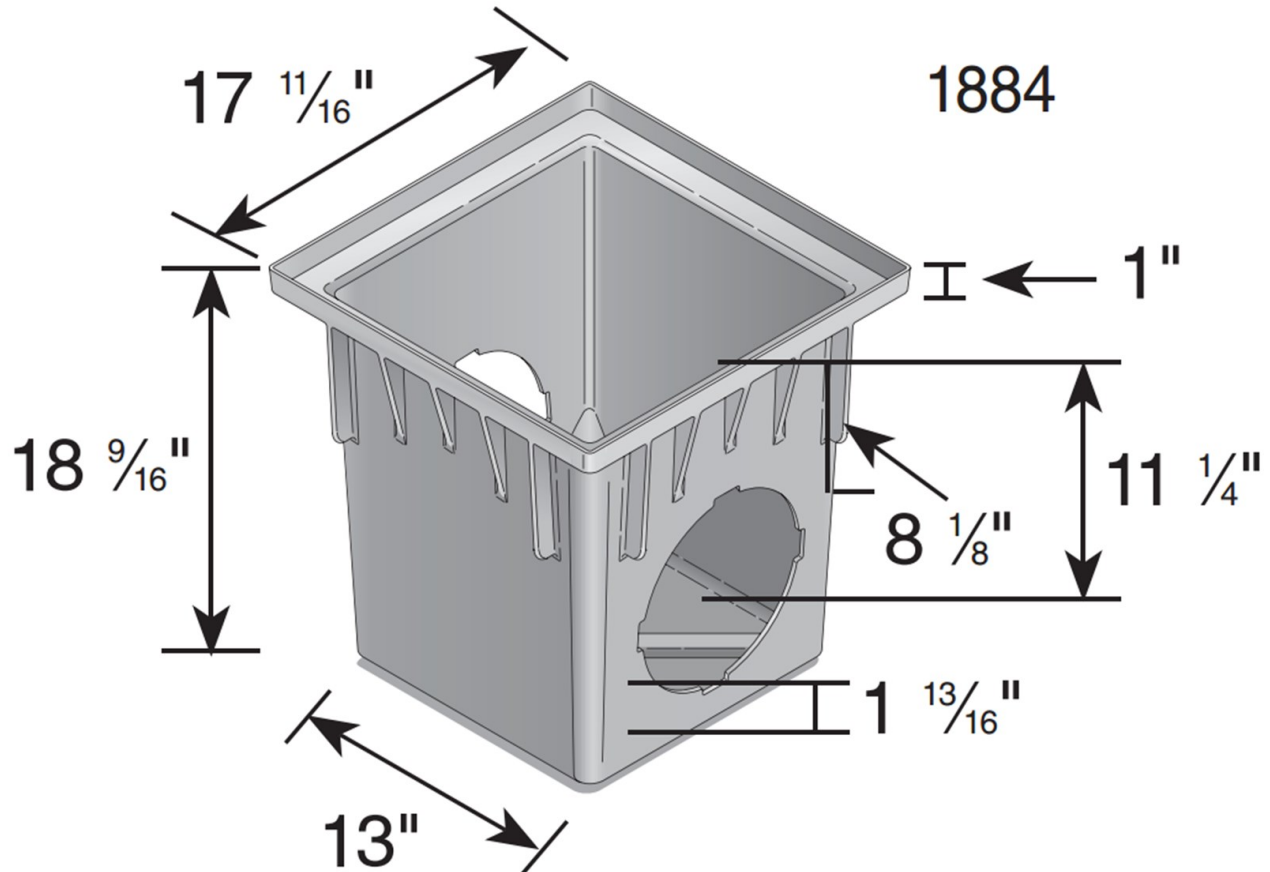

18" ONE PIECE CATCH BASIN

Material: UV Protected High Density Polyethylene (HDPE)

Weight: 9.65 lbs

Colors: Black

- 18" One Piece Catch Basin with 2 Openings (1882)
Includes 2 #1890 Reducer Rings
- 18" One Piece Catch Basin with 4 Openings (1884)
Includes 4 #1890 Reducer Rings