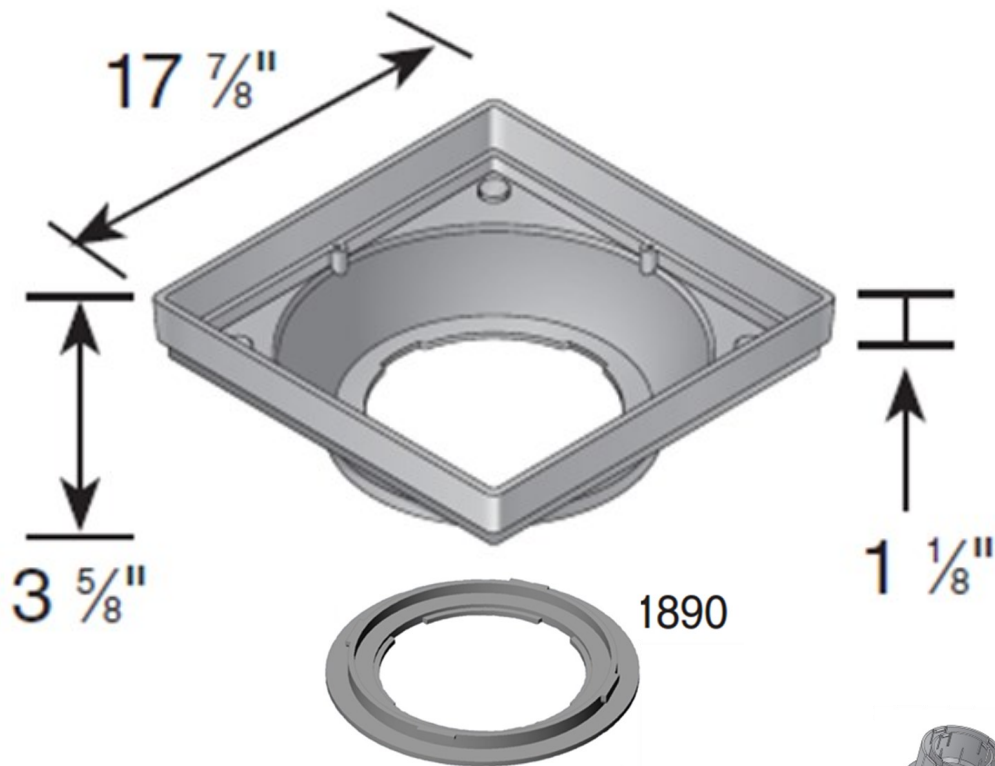

18" x 18" LOW PROFILE ADAPTER

Material: Styrene
 Colors: Black (1830)
 Includes NDS Reducer Ring Part # 1890. Requires either a NDS Part # 1243, # 1245, 1266, Or 1888 Universal Outlet.
 Fits: Corrugated and Sewer and Drain pipe