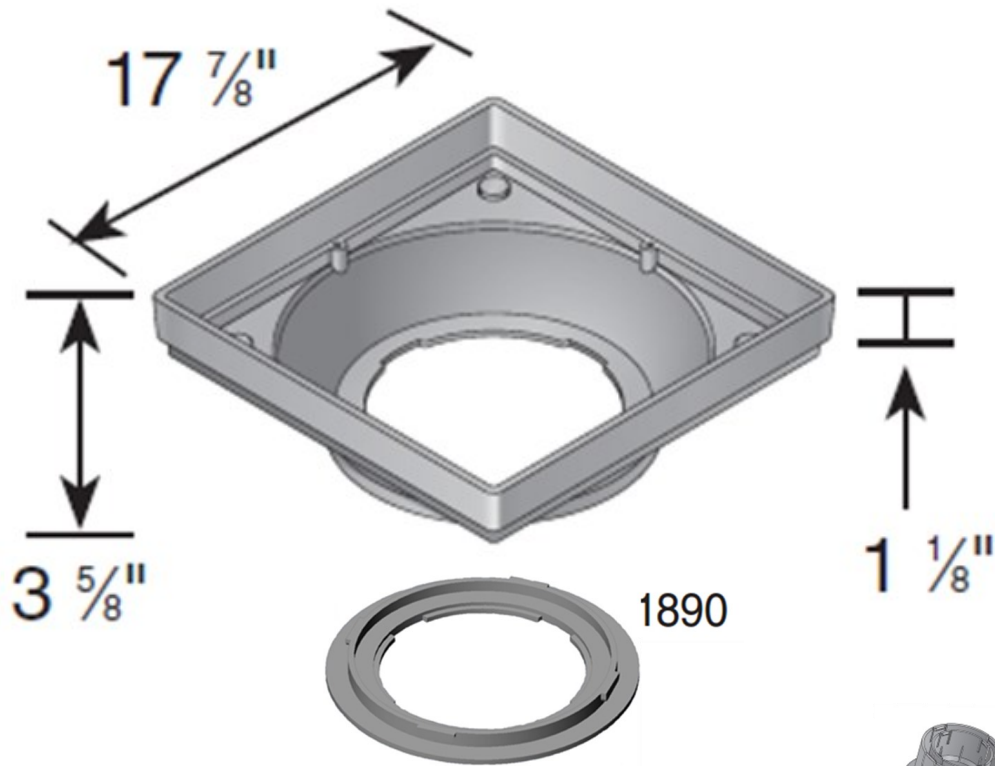

18" x 18" LOW PROFILE ADAPTER

1243

1245

1266

1888

Material: Styrene
 Colors: Black (1830)
 Includes NDS Reducer Ring Part # 1890. Requires
 either a NDS Part # 1243, # 1245, 1266, Or 1888
 Universal Outlet.
 Fits: Corrugated and Sewer and Drain pipe