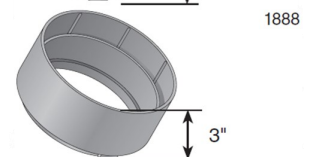

18" x 18" LOW PROFILE ADAPTER

Material: Styrene
 Colors: Black (1830)
 Includes NDS Reducer Ring Part # 1890. Requires either a NDS Part # 1243, # 1245, 1266, Or 1888 Universal Outlet.
 Fits: Corrugated and Sewer and Drain pipe