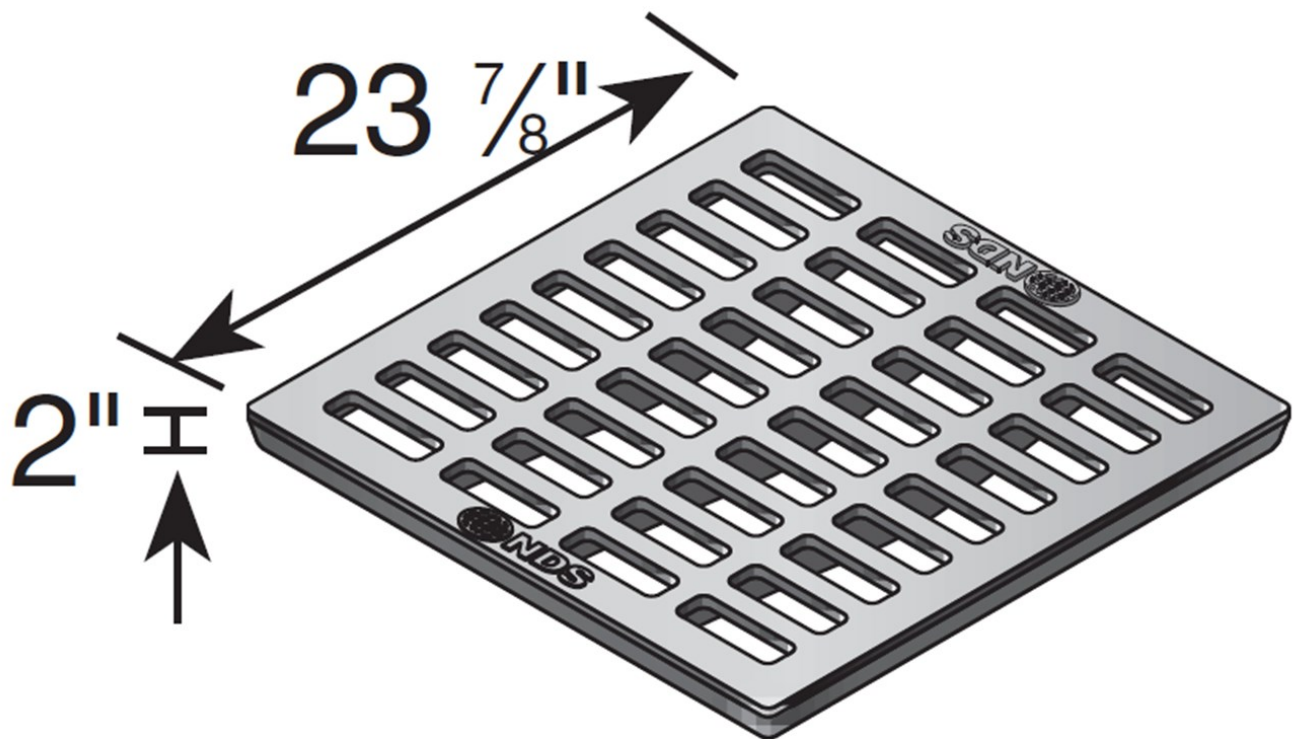

## 24" x 24" Cast Iron Square Grate

## 1" Grate Opening

Part #: 2413  
Material: Cast Iron  
Color: Black  
Fits: Catch Basin #2400, #2404 and #2418.  
Grate Opening: 1"  
Open Surface Area: 197 Sq. Inches  
Head Pressure / Flow Rate:  
Head ( inches) - Max Flow  
1" = 852.27 GPM  
1/2" = 602.65 GPM  
Weight Per Each: 147 lbs.  
H-20 Load Rating