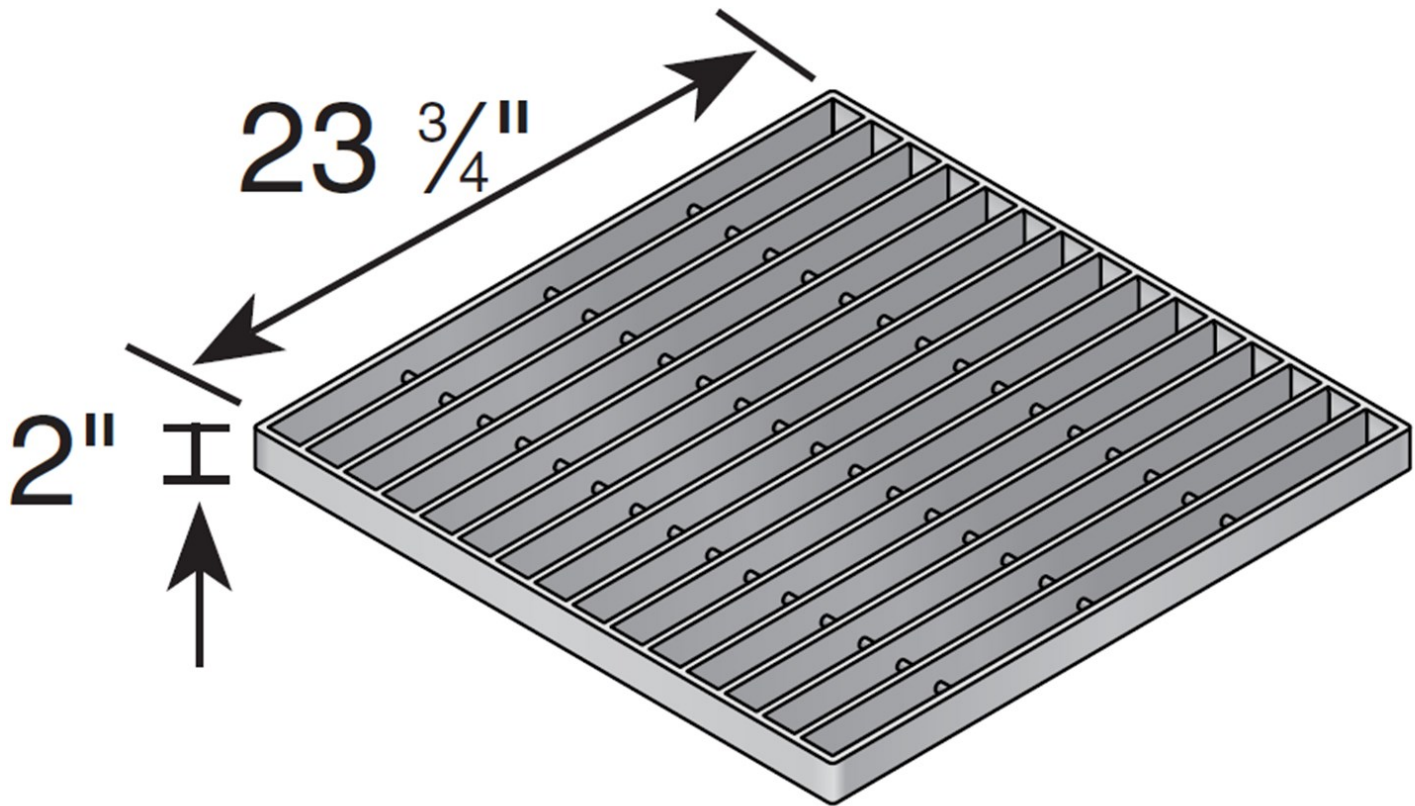

## 24" x 24" Galvanized Square Grate

## 1 1/4" Grate Opening

Part #: 2415  
Material: Galvanized Steel  
Color: Galvanized Steel  
Fits: Catch Basin #2400, #2404 and #2418.  
Grate Opening: 1-1/4"  
Open Surface Area: 332.06. Inches  
Head Pressure / Flow Rate:  
Head ( inches) - Max Flow  
1"= 1827.63 GPM  
1/2" = 1292.33 GPM  
Weight Per Each: 63 lbs.  
H-20 Load Rating