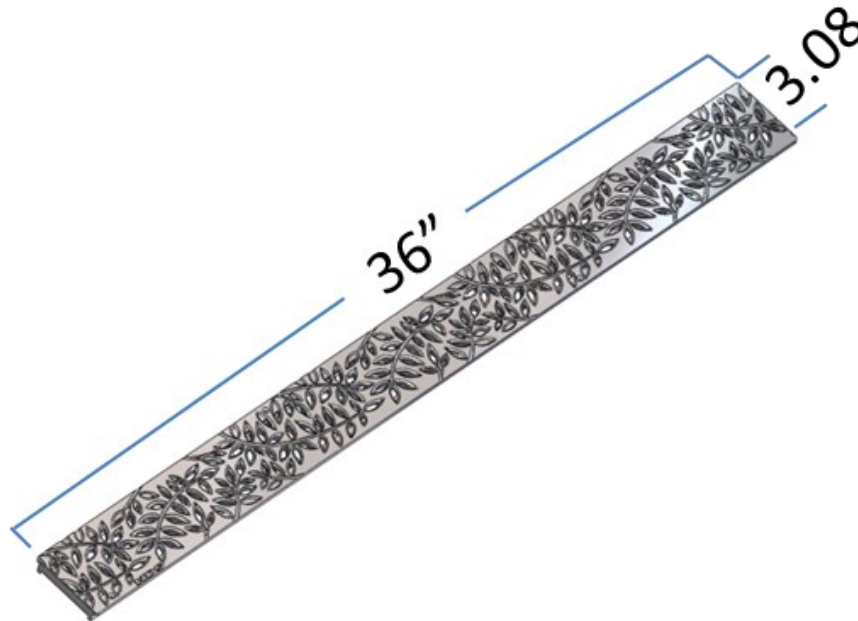

# BOTANICAL 36" MINI CHANNEL DECORATIVE GRATE

Material: Polypropylene  
Colors: Black (554), Gray (554GY), Green (554GR),  
Sand (554S)  
Fits: Use with NDS Mini Channel  
Opening: 16.32 in<sup>2</sup> open space  
Will accommodate 49.93 gallons per minute with 1/2"  
of head

### ADA Compliance

NDS provides a wide selection of grates that are compliant with the Americans with Disabilities Act. The ADA Accessibility Guidelines For Buildings and Facilities Section 4.5.4 specifies that ground and floor grates "shall have spaces no greater than 1/2 in (13 mm) wide in one direction."

Like to find out more about ADA compliance and NDS? Send us your question and we'd be happy to help.

WEIGHT = 0.852 LBS  
HEIGHT = 0.524  
ADA COMPLIANT