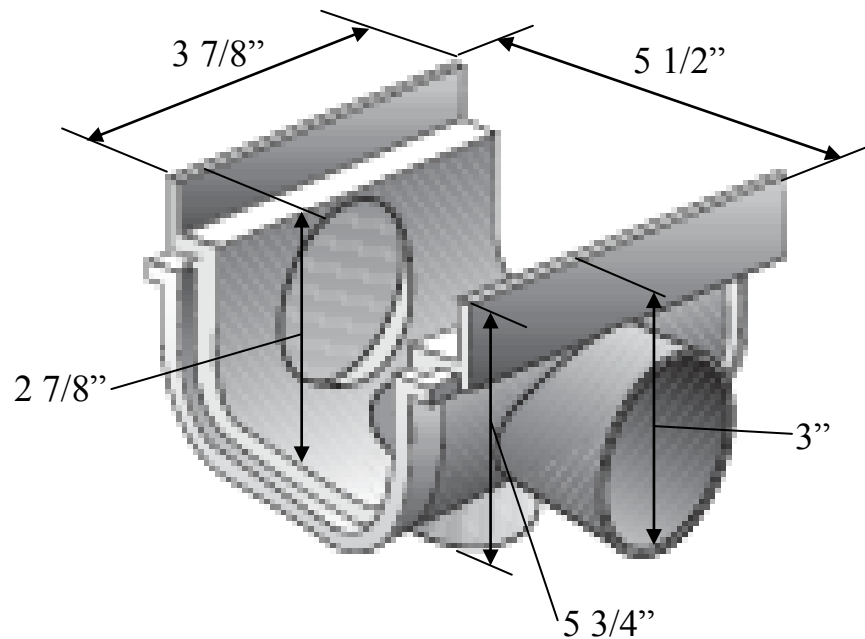

## 5" Pro Channel Shallow Profile Bottom / Side Outlet

Part #: 822  
Material: Polypropylene body, PVC outlets  
Color: Light Gray  
Fits: 5" Pro Series Shallow profile Channel, Part# 820  
Side Outlets: Fits 1 1/2" Sch 40 pipe  
Bottom Outlet: Fits 3" S&D fittings