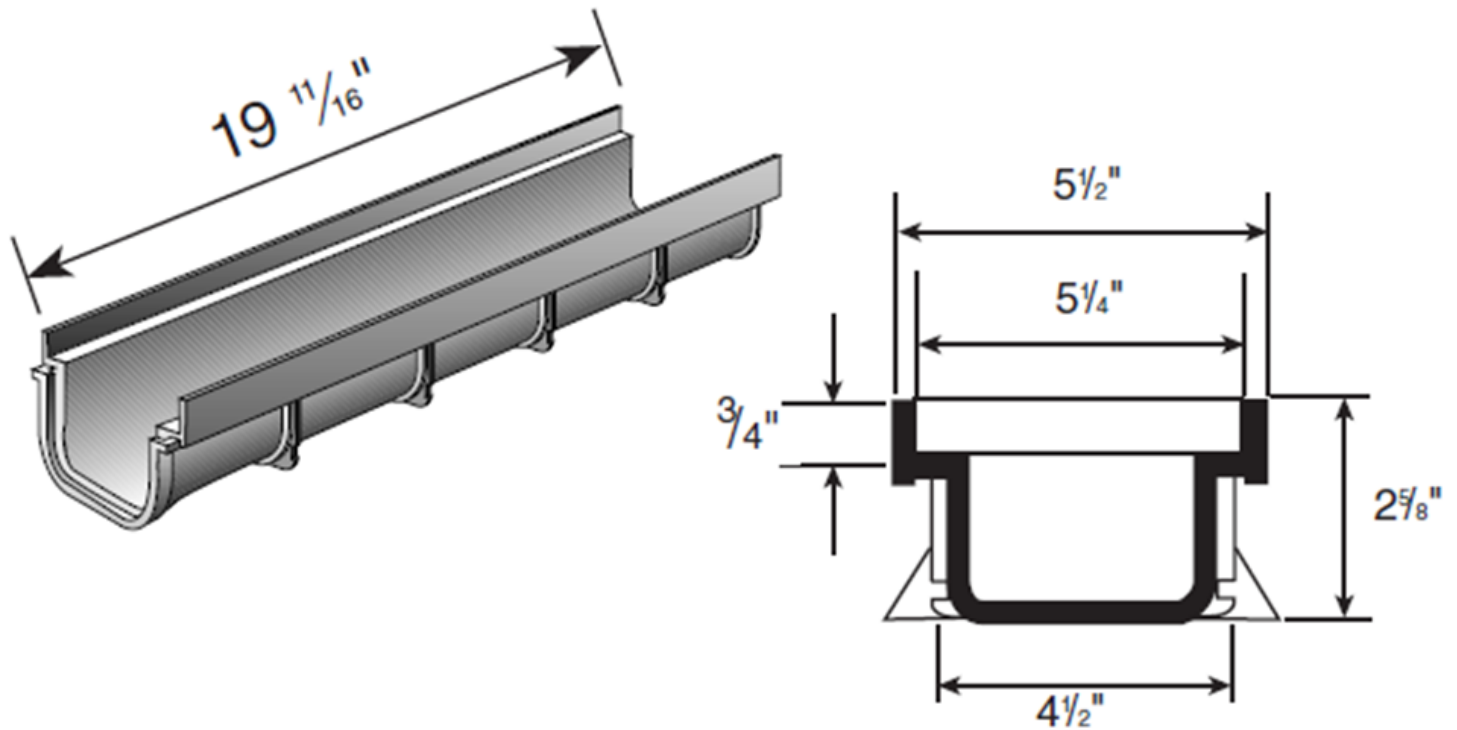

5" x 20" Shallow Profile Channel

Part #: 820
Material: Protected High Impact PVC
Color: Light Gray
Mechanical Interlocking Joints
Use with 5" Pro Series Grates (2 grates per channel),
Cap/Outlet (#821).
Fits: 1-1/2" Sch. 40 Pipe (Spigot) with Part# 821 outlet.
Weight Per Each: 1.35 lbs. per each.
UV inhibitor

**DRAINAGE
SOLUTIONS, INC**

(3 1 7) 3 4 6 - 4 1 1 0

www.drainagesolutionsinc.com

5" x 20" Shallow Profile Channel Accessories

Part No.	Description	Color	Qty.	(lbs.)	Class	Specifications
821	5" Shallow Profile End Cap/ 1-1/2" SCH 40 SPT Knock Out End Outlet*	Light Gray	10	0.15	25IN	NDS #821, 5" Wide Shallow Profile high impact PVC End Cap/End Outlet.

Part No.	Description	Color	Qty.	(lbs.)	Class	Specifications
822	5" Shallow Profile 3" S&D SPT Bottom Outlet/ 1-1/2" SCH 40 SPT Side Outlet	Light Gray	10	0.60	25IN	NDS #822, 5" Wide Shallow Profile high impact PVC Bottom/Side Outlet.