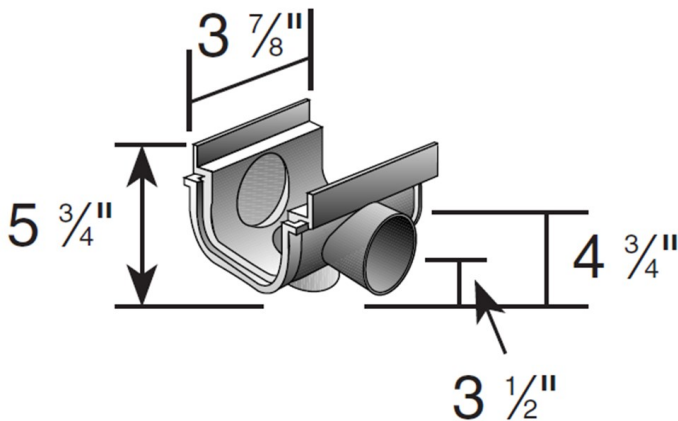

5" x 20" Shallow Profile Channel

Part #: 820
Material: Protected High Impact PVC
Color: Light Gray
Mechanical Interlocking Joints
Use with 5" Pro Series Grates (2 grates per channel),
Cap/Outlet (#821).
Fits: 1-1/2" Sch. 40 Pipe (Spigot) with Part# 821 outlet.
Weight Per Each: 1.35 lbs. per each.
UV inhibitor

**DRAINAGE
SOLUTIONS, INC**

(3 1 7) 3 4 6 - 4 1 1 0

www.drainagesolutionsinc.com

5" x 20" Shallow Profile Channel Accessories

Part No.	Description	Color	Qty.	(lbs.)	Class	Specifications
821	5" Shallow Profile End Cap/ 1-1/2" SCH 40 SPT Knock Out End Outlet*	Light Gray	10	0.15	25IN	NDS #821, 5" Wide Shallow Profile high impact PVC End Cap/End Outlet.

Part No.	Description	Color	Qty.	(lbs.)	Class	Specifications
822	5" Shallow Profile 3" S&D SPT Bottom Outlet/ 1-1/2" SCH 40 SPT Side Outlet	Light Gray	10	0.60	25IN	NDS #822, 5" Wide Shallow Profile high impact PVC Bottom/Side Outlet.