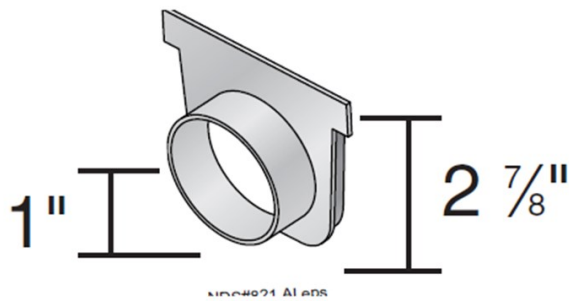

5" x 20" Shallow Profile Channel

Part #: 820
Material: Protected High Impact PVC
Color: Light Gray
Mechanical Interlocking Joints
Use with 5" Pro Series Grates (2 grates per channel),
Cap/Outlet (#821).
Fits: 1-1/2" Sch. 40 Pipe (Spigot) with Part# 821 outlet.
Weight Per Each: 1.35 lbs. per each.
UV inhibitor

**DRAINAGE
SOLUTIONS, INC**

(3 1 7) 3 4 6 - 4 1 1 0

www.drainagesolutionsinc.com

5" x 20" Shallow Profile Channel Accessories

Part No.	Description	Color	Qty.	(lbs.)	Class	Specifications
821	5" Shallow Profile End Cap/ 1-1/2" SCH 40 SPT Knock Out End Outlet*	Light Gray	10	0.15	25IN	NDS #821, 5" Wide Shallow Profile high impact PVC End Cap/End Outlet.

Part No.	Description	Color	Qty.	(lbs.)	Class	Specifications
822	5" Shallow Profile 3" S&D SPT Bottom Outlet/ 1-1/2" SCH 40 SPT Side Outlet	Light Gray	10	0.60	25IN	NDS #822, 5" Wide Shallow Profile high impact PVC Bottom/Side Outlet.