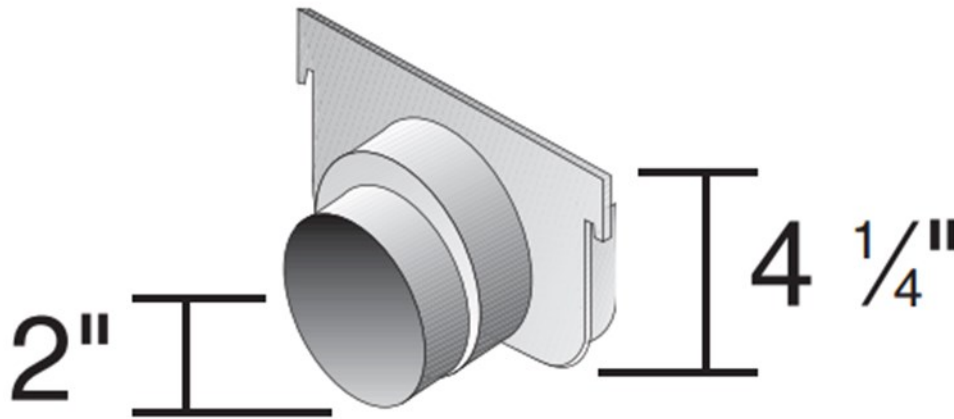

8" PRO SERIES SHALLOW PROFILE END CAP

Material: UV Protected High Impact PVC

Colors: Gray (831)

Weight: 0.49 lbs each

Use with 8" Shallow Profile Pro Series Channels

Fits: 3" Corrugated, SCH-40, Sewer ASTM-2729 pipe