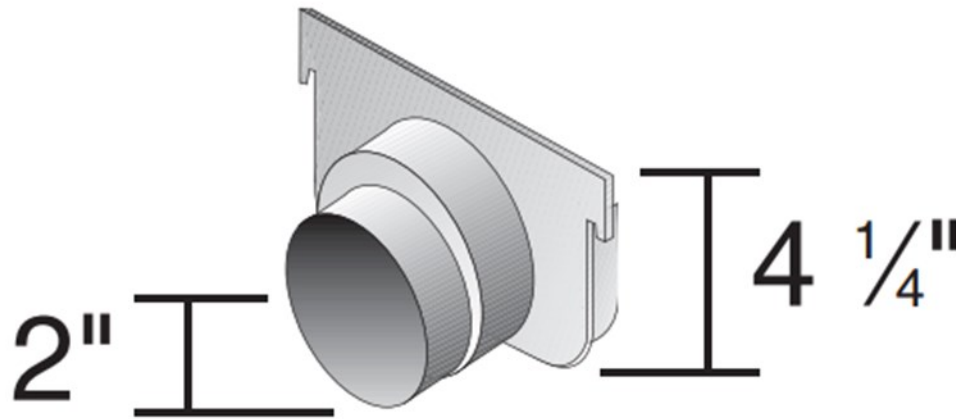

8" PRO SERIES SHALLOW PROFILE END CAP

Material: UV Protected High Impact PVC

Colors: Gray (831)

Weight: 0.49 lbs each

Use with 8" Shallow Profile Pro Series Channels

Fits: 3" Corrugated, SCH-40, Sewer ASTM-2729 pipe