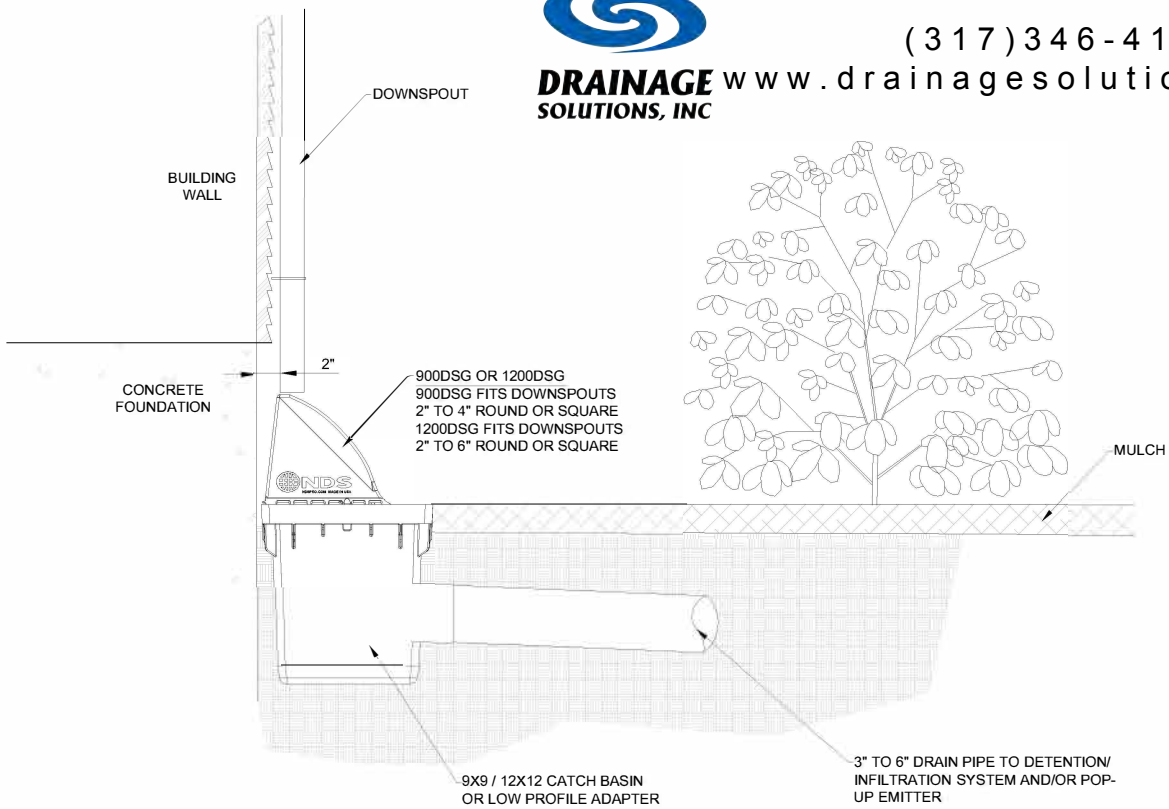

(317)346-4110

DRAINAGE SOLUTIONS, INC www.drainagesolutionsinc.com

NDS DOWNSPOUT ADAPTER 900DSG AND 1200DSG INSTALLATION

VERTICAL DOWNSPOUT 2" CLEARANCE

N.T.S.

NDS DOWNSPOUT ADAPTER 900DSG AND 1200DSG INSTALLATION

DOWNSPOUT WITH ELBOW CONNECTIONS

N.T.S.