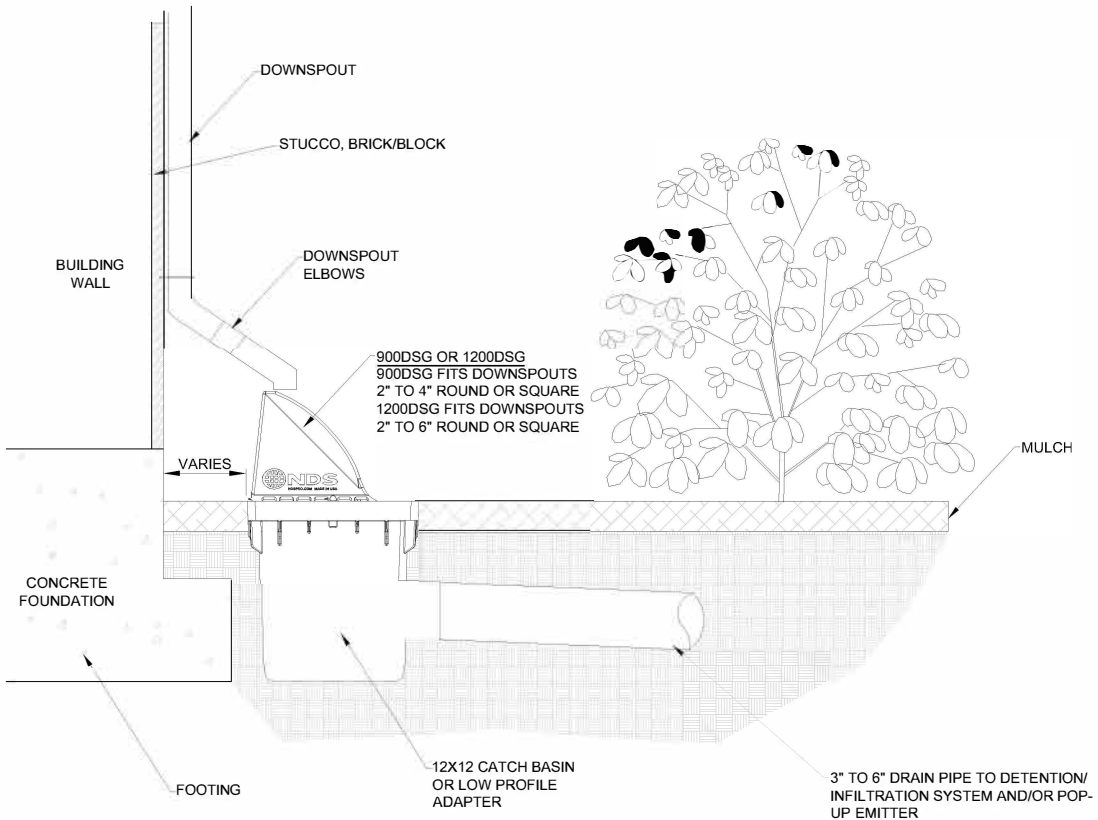

(317)346-4110

DRAINAGE SOLUTIONS, INC www.drainagesolutionsinc.com

NDS DOWNSPOUT ADAPTER 900DSG AND 1200DSG INSTALLATION

VERTICAL DOWNSPOUT 2" CLEARANCE

N.T.S.

NDS DOWNSPOUT ADAPTER 900DSG AND 1200DSG INSTALLATION

DOWNSPOUT WITH ELBOW CONNECTIONS

N.T.S.