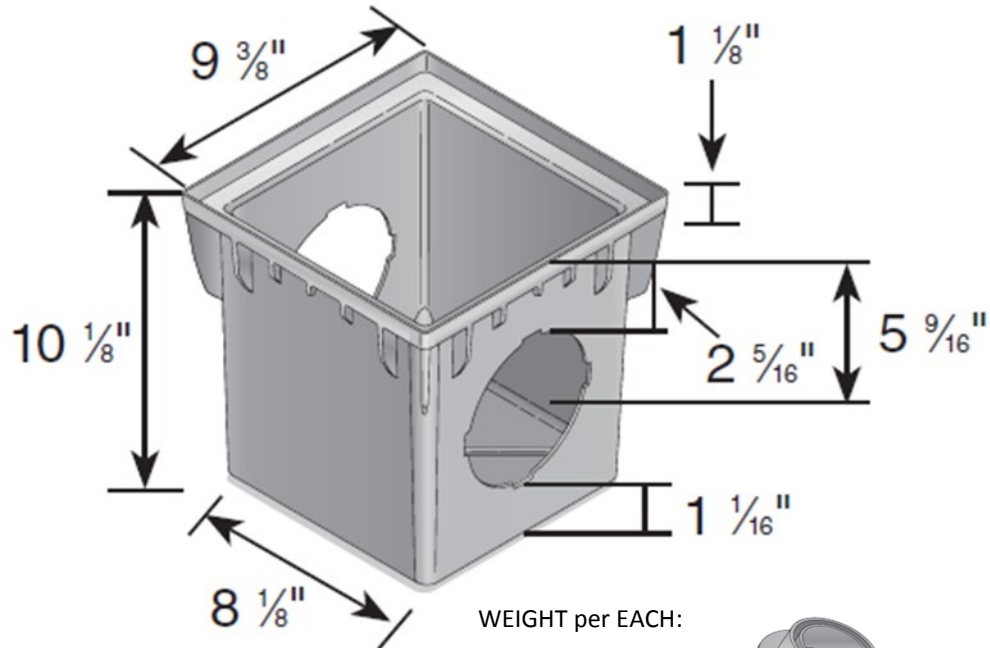

# 9" x 9" SQUARE CATCH BASIN

WEIGHT per EACH:

(900) 3 LBS

(900-4) 2 LBS

1242

1243

1245

1266

1206

Material: Polypropylene

Colors: Black "2 Openings" (900) Black "4 Openings" (900-4)

Fits: Requires either part # 1206, # 1242, # 1243, # 1245 or #1266 Universal outlet for each opening.