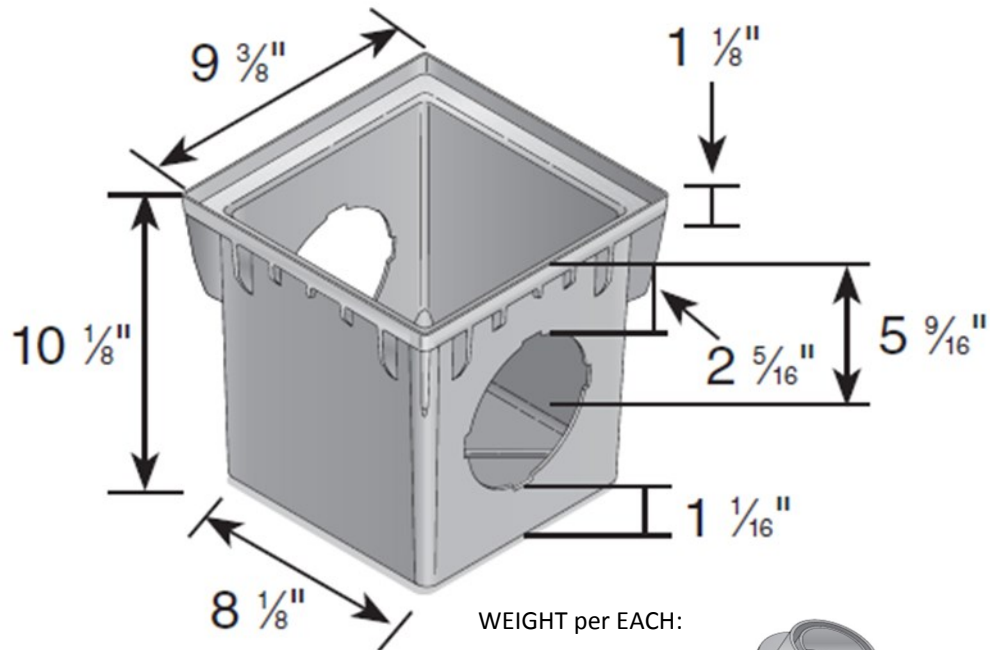

9" x 9" SQUARE CATCH BASIN

WEIGHT per EACH:

(900) 3 LBS

(900-4) 2 LBS

1242

1243

1245

1266

1206

Material: Polypropylene

Colors: Black "2 Openings" (900) Black "4 Openings" (900-4)

Fits: Requires either part # 1206, # 1242, # 1243, # 1245 or #1266 Universal outlet for each opening.