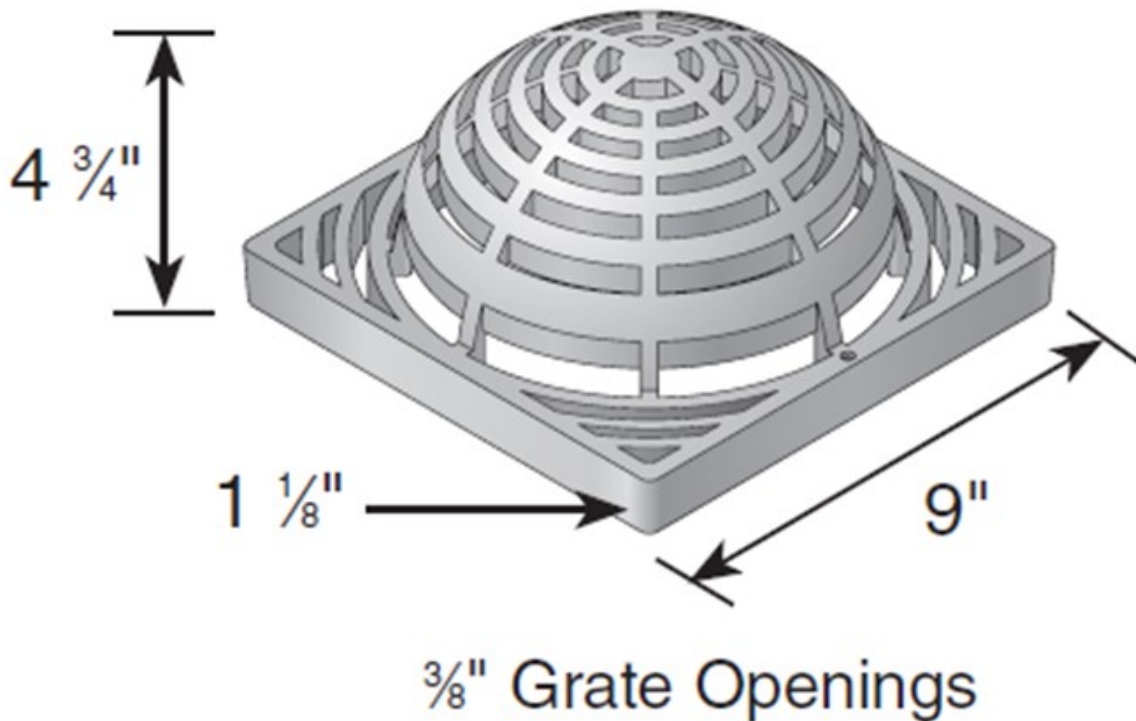

9" X 9" ATRIUM GRATE

Material: HDPE
Colors: Black (981), Green (991)
Fits: Use with 9" X 9" Catch Basin series
Opening: 31.50 in² open space
Will accommodate 136.28 gallons per minute with 1"
of head