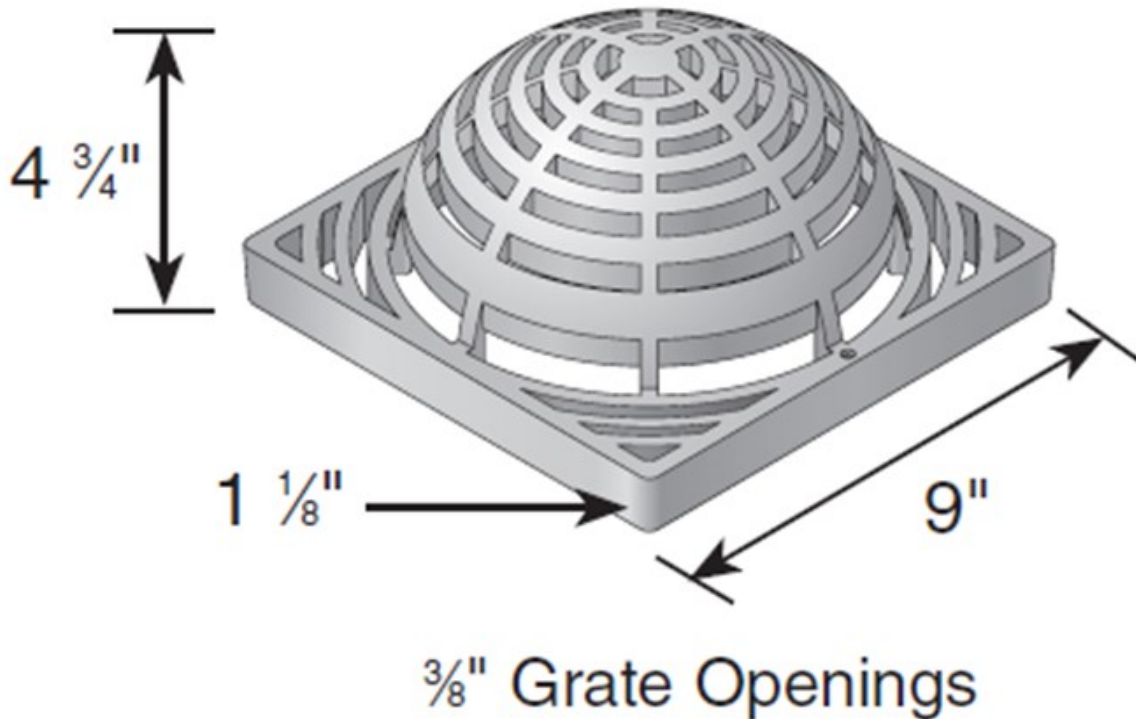

## 9" X 9" ATRIUM GRATE

Material: HDPE  
Colors: Black (981), Green (991)  
Fits: Use with 9" X 9" Catch Basin series  
Opening: 31.50 in<sup>2</sup> open space  
Will accommodate 136.28 gallons per minute with 1"  
of head