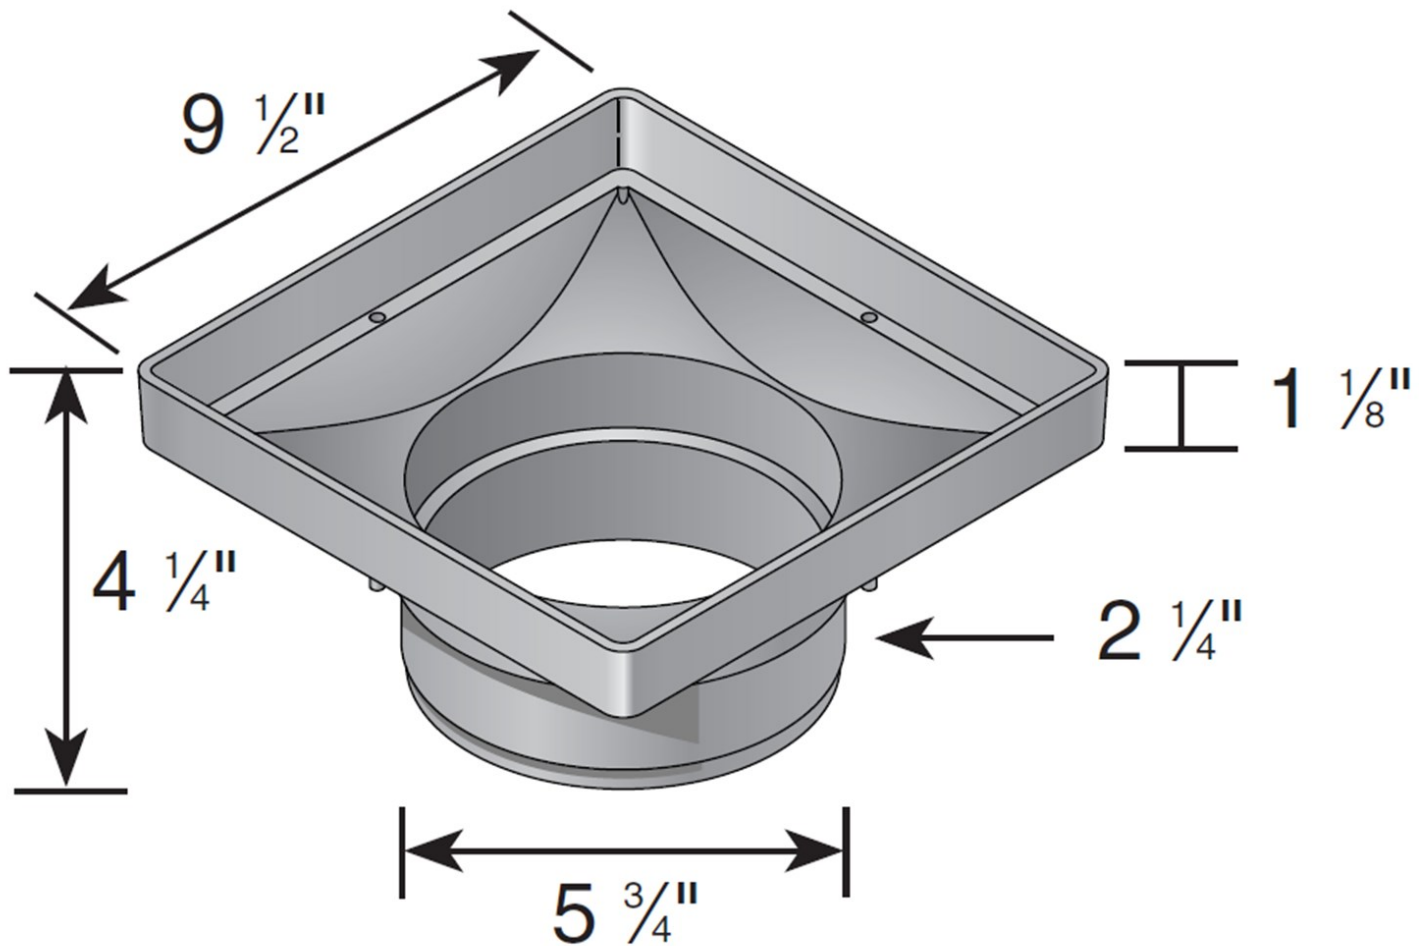

9" x 9" Low Profile Housing Adapter

Part #: 932

Material: (HIPS) High Impact Polystyrene

Color: Black

Fits: 6" Spee-D Basin, and 6" sewer and drain pipe and fittings.

UV inhibitor

Use with 9" x 9" Grates

Weight Per Each: 1.12 lbs.