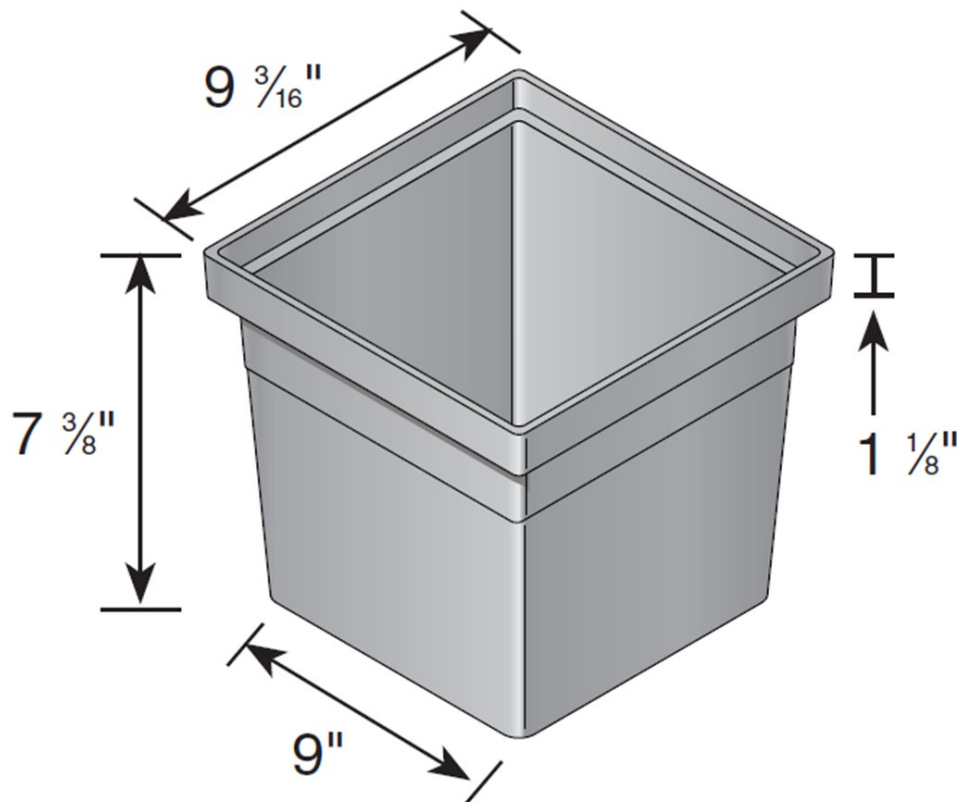

9" x 9" Catch Basin - 6" Riser

Part #: 916
Material: Polypropylene
Color: Black
Fits: Catch Basin #900, #900-4, #930, & #932.
Use with 9" x 9" Grates
Nesting Height: 6-3/8"
UV inhibitor
Weight Per Each: 1.59 lbs.