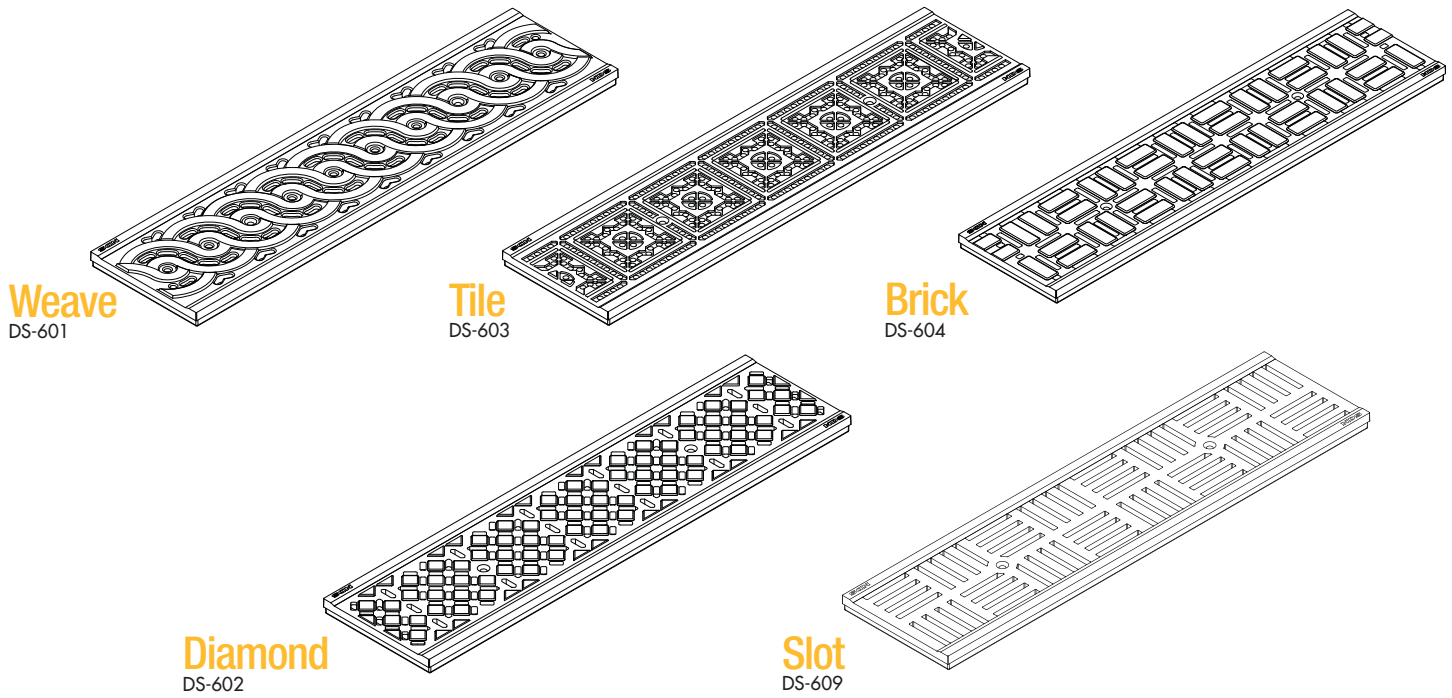

Decorative Grates

Fit all Dura Slope
channels and
catch basin

Available in
five designs:
Weave, Tile, Brick,
Diamond and Slot

Ductile iron
material, rated
Class D
and ADA
compliant

(317) 346-4110

www.drainagesolutionsinc.com

Decorative Grates

Dura Slope
TRENCH DRAIN SYSTEMS

Grate Dimensions & Weights

PART No.	Grate Pattern	ADA Compliant	Dimmensions (inches)			Weight (lbs)	Material	Grate Opening	Open Surface (in ² per linear foot)	Inflow Capacity (linear inflow per foot GPM)	Load rating	Product Class
			Length	Width	Height							
DS-601	Weave	YES	24	6	3/4	14.5 LBS	Ductile Iron	3/4"	6.75	8.8		25DS
DS-602	Diamond	YES	24	6	3/4	14.3 LBS	Ductile Iron	1/4"	9.55	12.5		25DS
DS-603	Tile	YES	24	6	3/4	14.7 LBS	Ductile Iron	1/4"	7.95	10.4		25DS
DS-604	Brick	YES	24	6	3/4	14.3 LBS	Ductile Iron	1/4"	11.35	14.8		25DS
DS-609	Deco Slot	YES	24	6	3/4	14.5 LBS	Ductile Iron	1/4"	16.75	21.9		25DS

Colors Available and Part Numbers

	Raw —	Black (K)	White (W)	Silver (S)	Bronze (Z)	Green (G)	Blue (B)	Orange (O)	Gray (Y)	Brown (N)
Weave	DS-601	DS-601K	DS-601W	DS-601S	DS-601Z	DS-601G	DS-601B	DS-601O	DS-601Y	DS-601N
Diamond	DS-602	DS-602K	DS-602W	DS-602S	DS-602Z	DS-602G	DS-602B	DS-602O	DS-602Y	DS-602N
Tile	DS-603	DS-603K	DS-603W	DS-603S	DS-603Z	DS-603G	DS-603B	DS-603O	DS-603Y	DS-603N
Brick	DS-604	DS-604K	DS-604W	DS-604S	DS-604Z	DS-604G	DS-604B	DS-604O	DS-604Y	DS-604N
Slot	DS-609	DS-609K	DS-609W	DS-609S	DS-609Z	DS-609G	DS-609B	DS-609O	DS-609Y	DS-609N