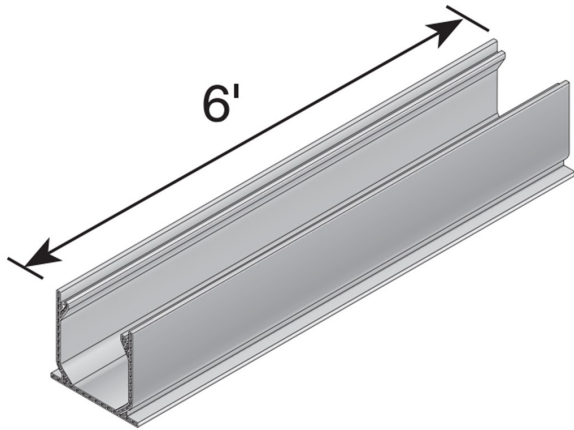

6 FT. MINI CHANNEL DRAIN

Material: UV Protected PVC

Colors: Grey (500)

Fits: Mini Channel Grates: White (540), Gray (541), Green (542), Black (543), Sand (544), Brick Red (551)