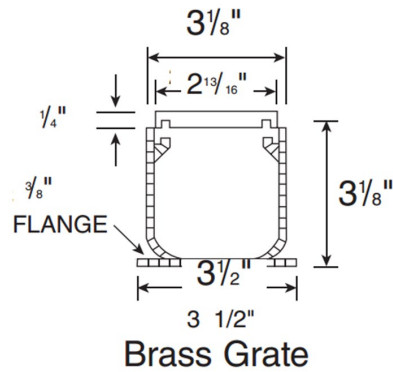

6 FT. MINI CHANNEL DRAIN

Material: UV Protected PVC

Colors: Grey (500)

Fits: Mini Channel Grates: White (540), Gray (541), Green (542), Black (543), Sand (544), Brick Red (551)