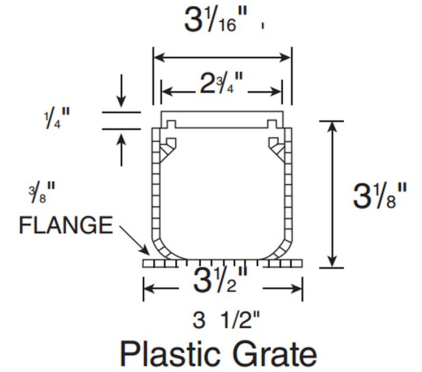

6 FT. MINI CHANNEL DRAIN

Material: UV Protected PVC

Colors: Grey (500)

Fits: Mini Channel Grates: White (540), Gray (541), Green (542), Black (543), Sand (544), Brick Red (551)