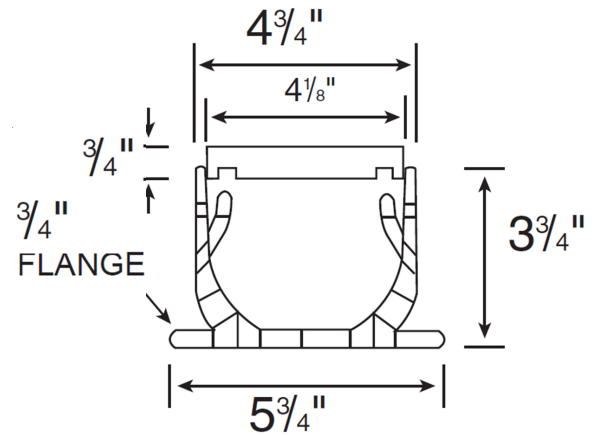

## Spee-D Channel

Part #: 400 ( 4 Ft. ) , 400-10 ( 10 Ft. )  
 Material: PVC  
 Color: #400(Gray), and #400-10(Gray)  
 Fits: 2" Sch. 40 pipe, 3" and 4" sewer and drain pipe with  
 proper fittings.  
 UV Inhibitors.