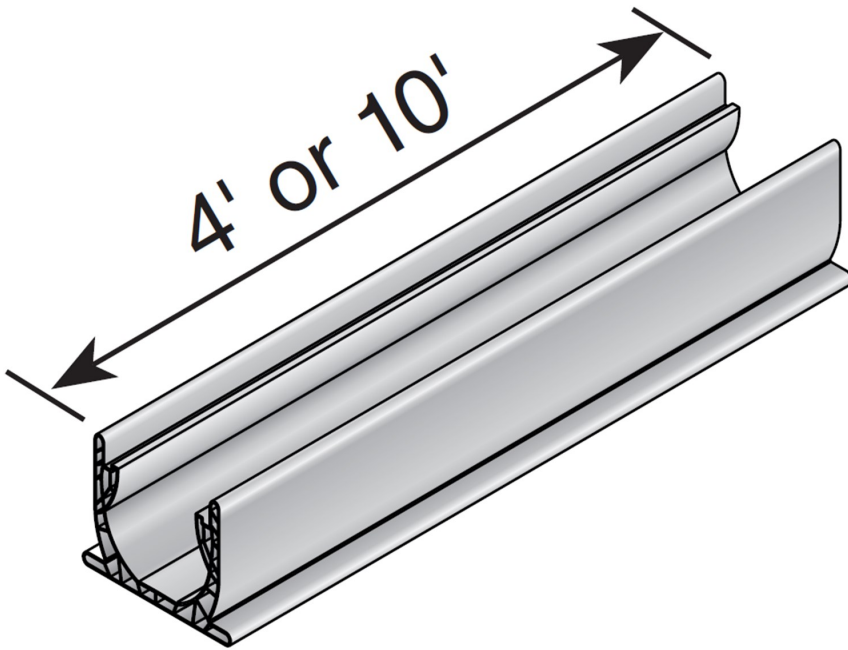

## Spee-D Channel

Part #: 400 ( 4 Ft. ) , 400-10 ( 10 Ft. )  
 Material: PVC  
 Color: #400(Gray), and #400-10(Gray)  
 Fits: 2" Sch. 40 pipe, 3" and 4" sewer and drain pipe with  
 proper fittings.  
 UV Inhibitors.