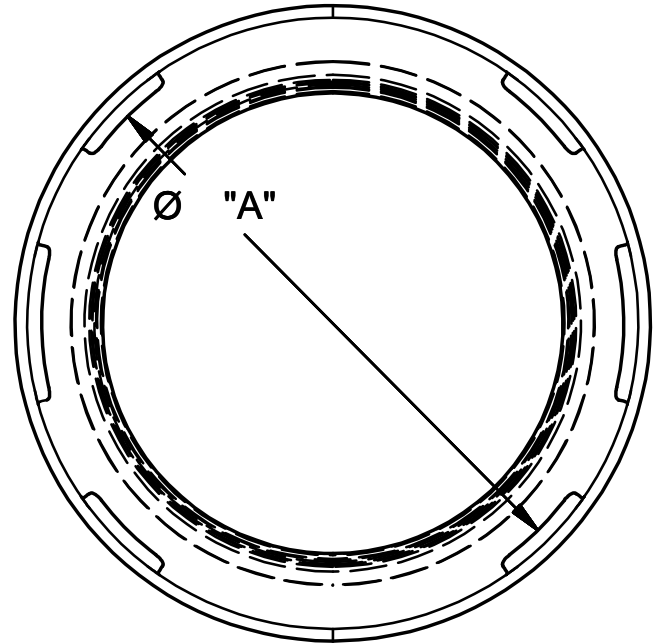

CORRUGATED TO RIGID ADAPTER | TECHNICAL INFORMATION

Part #	Size	Desc.	A	B	C	D	E	F
C-33	3"	lxH	3.375	3.968	3.500	3.110	3.150	--
C-44	4"	lxH	4.438	5.125	4.250	4.000	4.031	4.063

**DRAINAGE
SOLUTIONS, INC**

(317) 346-4110

www.drainagesolutionsinc.com

C-44

www.normandyproducts.com

T: 800.322.9463 | F: 800.910.0134

324 Delaware Avenue | PO Box 446 | Oakmont PA 15139