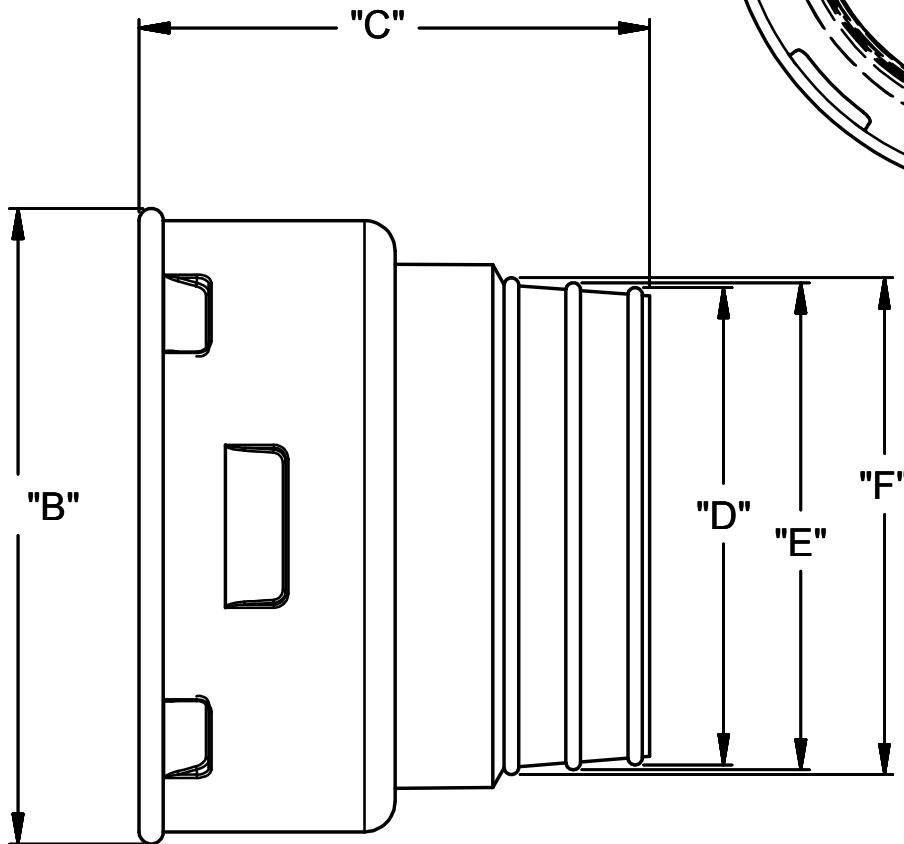

CORRUGATED TO RIGID ADAPTER | TECHNICAL INFORMATION

Part #	Size	Desc.	A	B	C	D	E	F
C-33	3"	lxH	3.375	3.968	3.500	3.110	3.150	--
C-44	4"	lxH	4.438	5.125	4.250	4.000	4.031	4.063

**DRAINAGE
SOLUTIONS, INC**

(317) 346-4110

www.drainagesolutionsinc.com

C-44

www.normandyproducts.com

T: 800.322.9463 | F: 800.910.0134

324 Delaware Avenue | PO Box 446 | Oakmont PA 15139