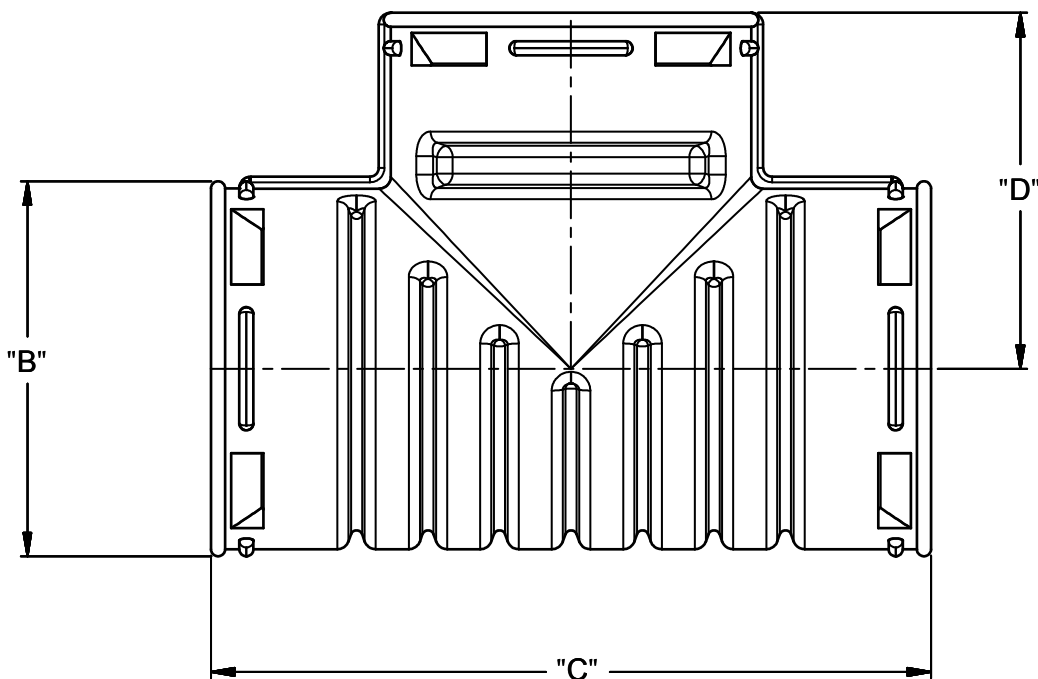

# STRAIGHT TEE

# TECHNICAL INFORMATION

Part #	Size	Desc.	A	B	C	D
C-803	3"	HxHxH	3.37	4.0	7.73	3.82
C-804	4"	HxHxH	4.525	5.1	9.5	4.0
C-806	6"	HxHxH	6.818	7.574	11.142	5.574

**DRAINAGE  
SOLUTIONS, INC**

(317) 346-4110

[www.drainagesolutionsinc.com](http://www.drainagesolutionsinc.com)