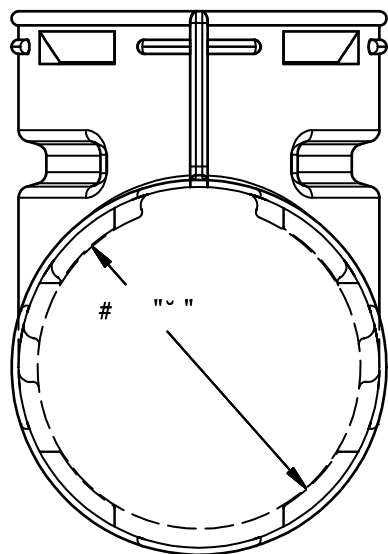

# STRAIGHT TEE

# TECHNICAL INFORMATION

Part #	Size	Desc.	A	B	C	D
C-803	3"	HxHxH	3.37	4.0	7.73	3.82
C-804	4"	HxHxH	4.525	5.1	9.5	4.0
C-806	6"	HxHxH	6.818	7.574	11.142	5.574

**DRAINAGE  
SOLUTIONS, INC**

(317) 346-4110

[www.drainagesolutionsinc.com](http://www.drainagesolutionsinc.com)