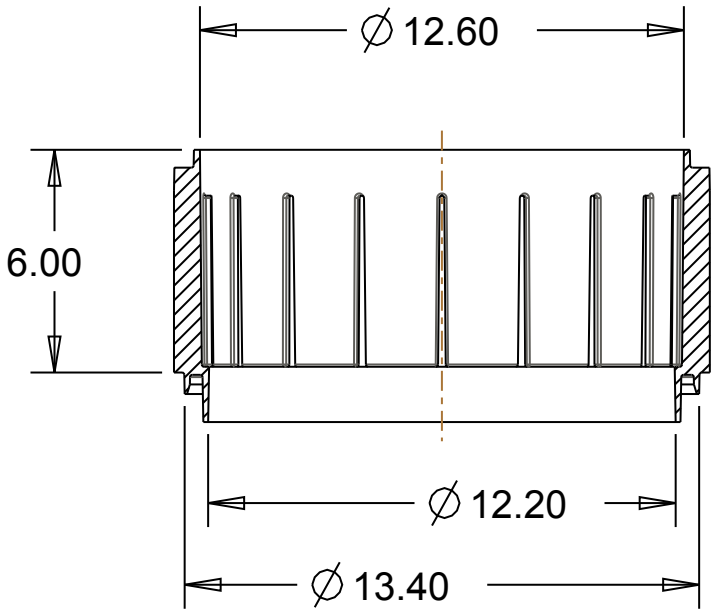

DRAINAGE SOLUTIONS, INC

(317) 346-4110

www.drainagesolutionsinc.com

Material: Copolymer Polypropylene
Color: Green

Drainage and Septic Products

(317) 346-4110

www.drainagesolutionsinc.com

PART NAME:	12" RISER
PART #:	12 - RIS - GREEN