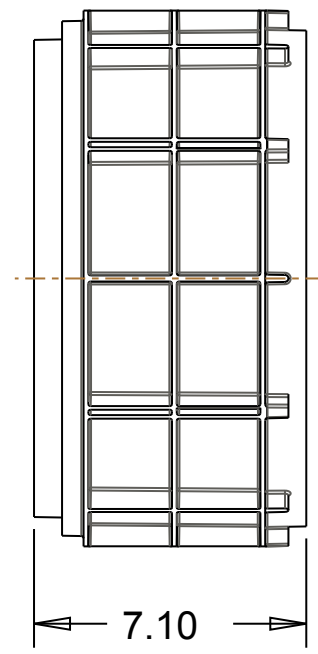

DRAINAGE SOLUTIONS, INC

(317) 346-4110

www.drainagesolutionsinc.com

Material: Copolymer Polypropylene
Color: Green

Drainage and Septic Products

(317) 346-4110

www.drainagesolutionsinc.com

PART NAME:	12" RISER
PART #:	12 - RIS - GREEN