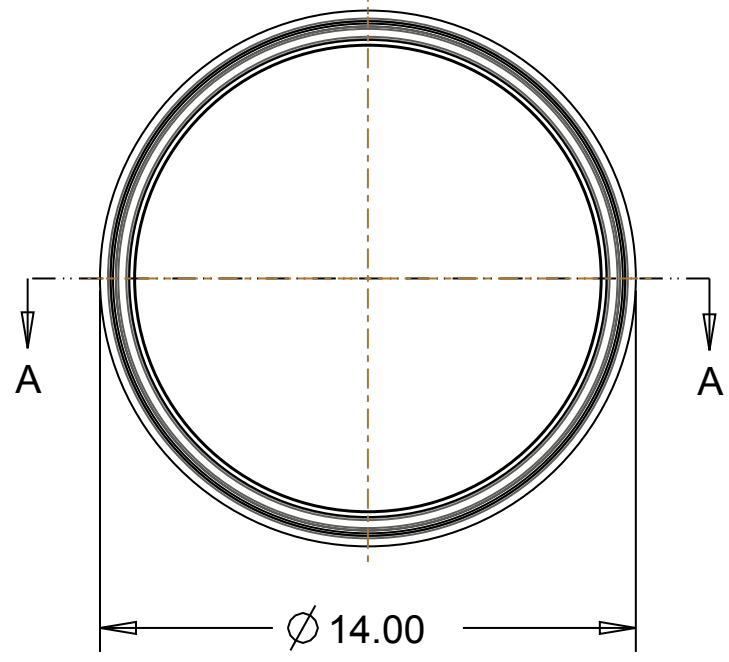

DRAINAGE SOLUTIONS, INC

(317) 346-4110

www.drainagesolutionsinc.com

Material: Copolymer Polypropylene
Color: Green

Drainage and Septic Products

(317) 346-4110

www.drainagesolutionsinc.com

PART NAME:	12" RISER
PART #:	12 - RIS - GREEN