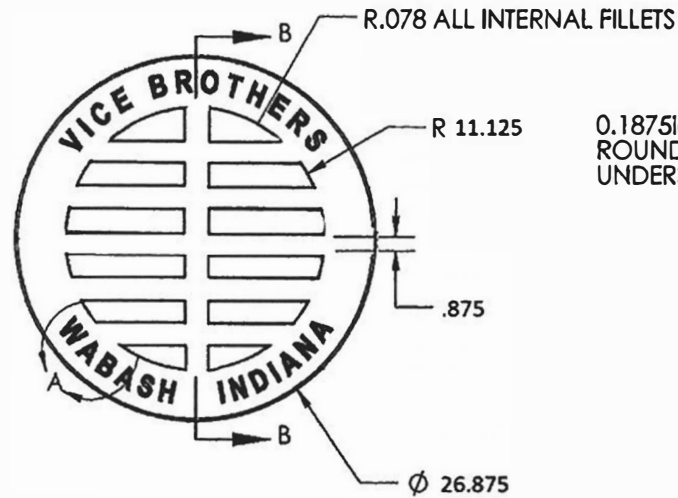

15° DRAFT
BOSS .09375"
HEIGHT .5625"
SPACE .0656

DETAIL A
SCALE

SECTION B-B

NAME DATE
BKB 5/14/2012

DRAWN
CHECKED
ENG APPR.
MFG APPR.
G.A.
COMMENTS:

TITLE:

FG24 Flat Gate

SIZE DWG. NO. REV
A FG24 Flat Gate **A**
SCALE: WEIGHT: 37lbs SHEET 1 OF 1