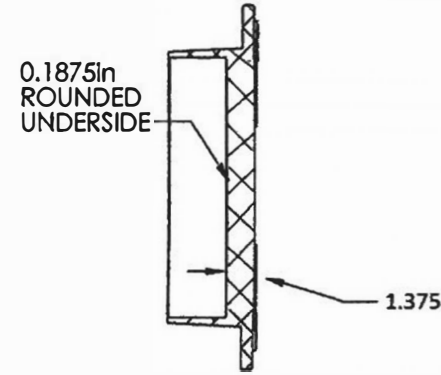

15° DRAFT
BOSS .09375"
HEIGHT .5625"
SPACE .0656

DETAIL A
SCALE

SECTION B-B

NAME DATE
BKB 5/14/2012

DRAWN
CHECKED
ENG APPR.
MFG APPR.
G.A.
COMMENTS:

TITLE:

FG24 Flat Gate

SIZE DWG. NO. REV
A FG24 Flat Gate **A**
SCALE: WEIGHT: 37lbs SHEET 1 OF 1