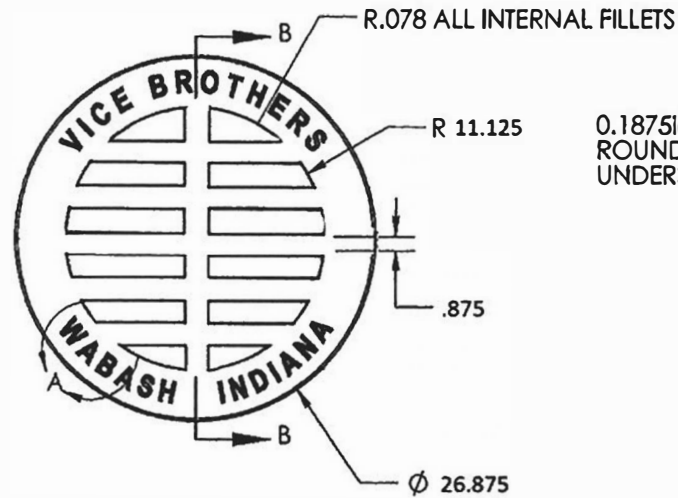

15° DRAFT
BOSS .09375"
HEIGHT .5625"
SPACE .0656

DETAIL A
SCALE

SECTION B-B

NAME DATE
BKB 5/14/2012

DRAWN
CHECKED
ENG APPR.
MFG APPR.
G.A.
COMMENTS:

TITLE:

FG24 Flat Gate

SIZE DWG. NO. REV
A FG24 Flat Gate **A**
SCALE: WEIGHT: 37lbs SHEET 1 OF 1

MATERIAL
Aluminum 319
GROUND
DO NOT SCALE DRAWING

4

3

2

1