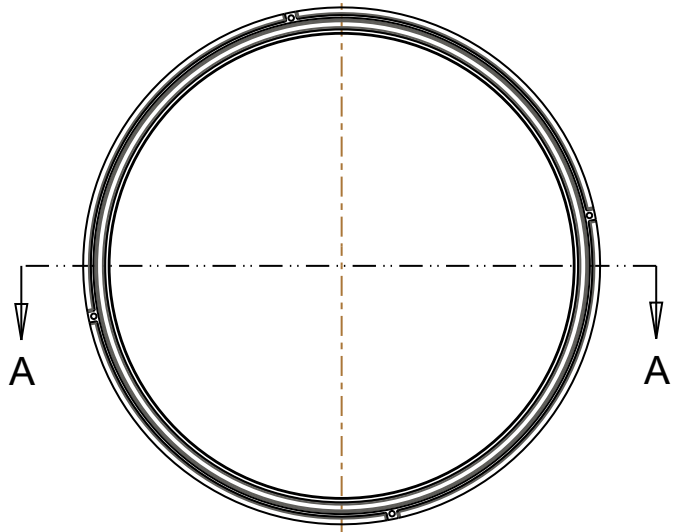

SECTION A-A

Material: Copolymer Polypropylene  
Color: Green

**Drainage and Septic Products**

**DRAINAGE SOLUTIONS, INC.**

(317) 346-4110

www.drainagesolutionsinc.com

**PART NAME:**

**16 X 12 RISER**

**PART #:**

**16 X 12 - RIS - GREEN**