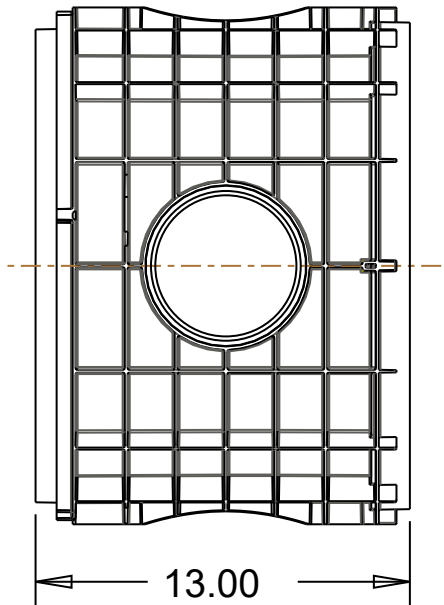

SECTION A-A

Material: Copolymer Polypropylene  
Color: Green

**Drainage and Septic Products**

**DRAINAGE SOLUTIONS, INC.**

(317) 346-4110

www.drainagesolutionsinc.com

**PART NAME:**

**16 X 12 RISER**

**PART #:**

**16 X 12 - RIS - GREEN**